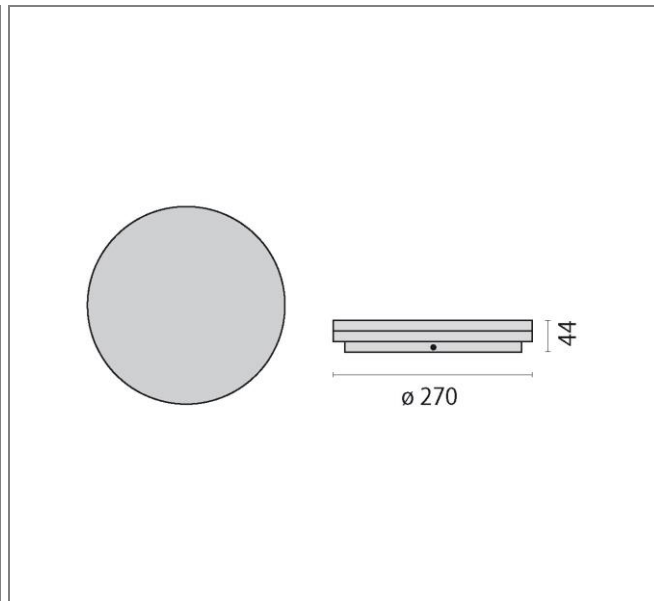

ART.: 3105559

WL270 opal

Art.: 3105559, LED-Wall and ceiling mounted luminaire 3K/4K 18/24W static opal-white diffuser, Wall and ceiling mounted LED luminaire for indoors, comprising: Technopolymer housing (WL220/WL400) / Die-cast aluminium housing, powder-coated (WL270) / Light orienting technopolymer optic for a homogenous light distribution over the entire area of the cover / Direct light distribution / Colour rendering index Ra > 80 / LED lifetime 50.000 h at 80% luminous flux (L80B10) / Colour tolerance according to MacAdam ≤ 3 SDCM / Light colour can be selected between 3000K and 4000K / Two power levels can be set via a switch / Complete with electric converter / Through wiring / AC/DC-ready / Overall efficacy > 100 lm/W

Connected load	24 W
Luminous flux	2650 lm
Efficiency	110 lm/W
Colour temperature	4000K
Colour rendering (CRI)	80
IP class	20
Nominal voltage	220 – 240 V
Colour	GR-94
UGR	21,0