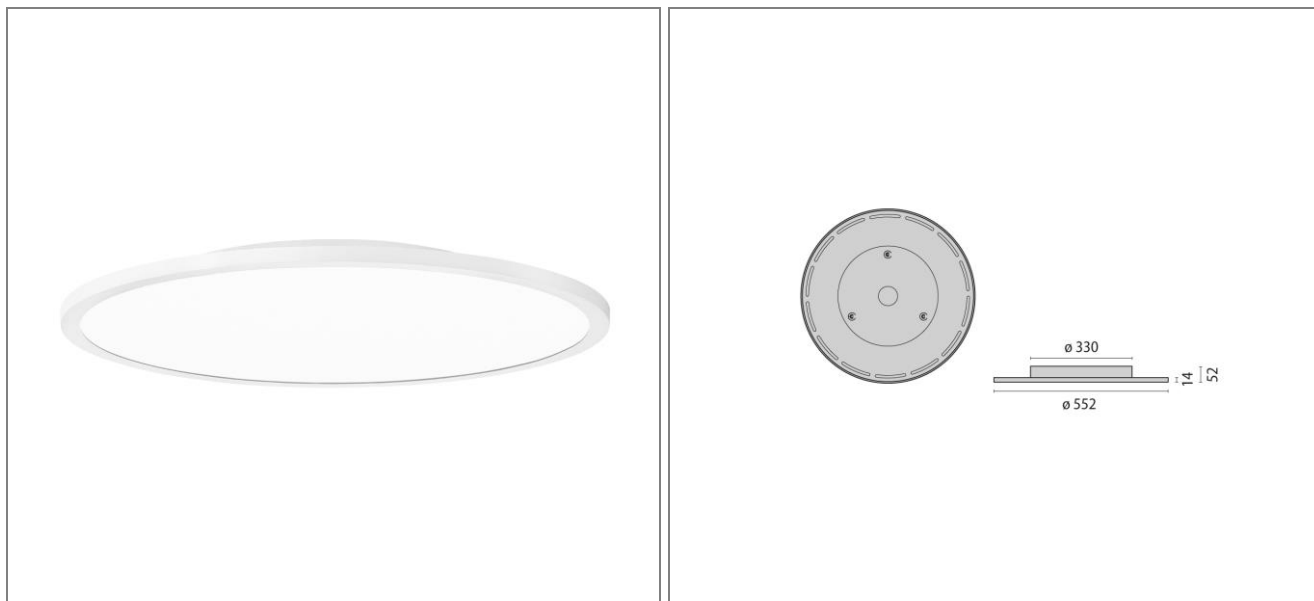

ART.: 8555691513310

FL ROUND 555 AB OP CORONA

Art.: 8555691513310, FL ROUND 555 AB, Direct/indirect, 50W, 3000K, Driver static, 552mm, Symmetrical, > 75°, White, Wall and ceiling mounted LED luminaire for indoor, comprising: Housing made from sheet steel and diecast aluminium, powder coated. Opal white diffuser for optimum light diffusion and excellent uniformity. LED Sidelight-Technology and light orienting plastic optic for a homogenous light distribution over the entire area of the diffuser. Predominantly direct light distribution. Colour rendering index Ra > 80. Colour tolerance according to MacAdam ≤ 3 SDCM. Dimmable via TouchDIM®. Built-in driver.

Connected load	50 W
Luminous flux	6190 lm
Efficiency	124 lm/W
Colour temperature	3000K
Colour rendering (CRI)	80
IP class	20
Nominal voltage	220 – 240 V
Colour	WH-RAL9016
UGR	≤ 25