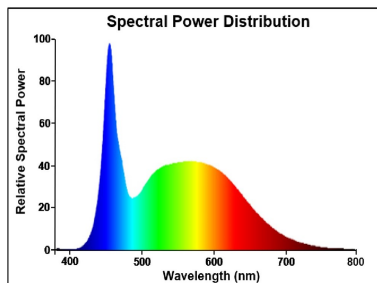

ToLEDo AVANT T8 CCG and AC

ToLEDo T8 V7 2FT 1000LM 865 RL

0029293

Packaging

Single packaging type	Carton
Product EAN number	5410288292939
Packaging single length / height (cm)	65.2
Packaging single width (cm)	2.9
Packaging single depth (cm)	2.9
DUN14 (outer)	15410288292936
Units per outer package	10
Packaging outer length / height (cm)	69.1
Packaging outer width (cm)	22.0
Packaging outer depth (cm)	10.5

Safety data

Optimal operating condition (°C)	-20-55
Breakage cleaning instructions	Not applicable
Special purpose lamp	No
Suitable for household illumination	Yes
Safety message	Suitable for totally enclosed fixture

PHOTOMETRY

TECHNICAL DRAWINGS