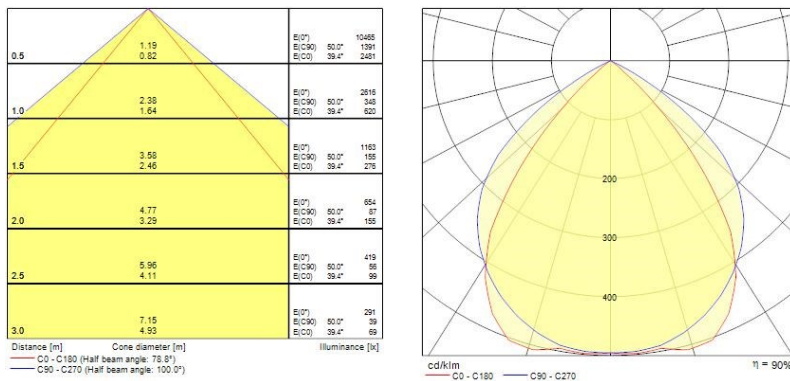

RANA T5 1200 S&S

RANA S 1200 White Bright Louvre 2x28W T5 840
0050265

Nominal Product Height (mm)	46
Weight (kg)	3.34

Packaging

Single packaging type	Carton
Product EAN number	5410288502656
Packaging single length / height (cm)	119.0
Packaging single width (cm)	5.5
Packaging single depth (cm)	19.5
DUN14 (outer)	05410288502656
Units per outer package	1
Packaging outer length / height (cm)	119.0
Packaging outer width (cm)	5.5
Packaging outer depth (cm)	19.5

PHOTOMETRY

TECHNICAL DRAWINGS