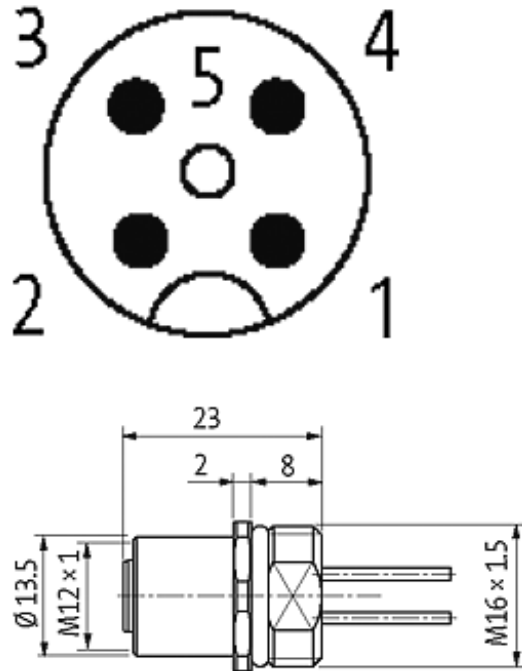

M12 FEMALE FLANGE PLUG A CODED FRONT MOUNT

PP-wires 4X0.34 1.6m

Flange M12 female
4-pole
Front mounting
with multi-strand wire

[Link to Product](#)**Illustration**

Female

Product may differ from Image

Form

13541

Technical Data

Operating voltage	max. 250 V AC/DC
Operating current per contact	max. 4 A
Locking of ports	Screw thread M12 × 1 mm (recommended torque 0.6 Nm) self-securing
Protection	IP67 inserted and tightened (EN 60529)

Cables

Cable number	971
No./diameter of wires	4 × 0.34 mm ²
Wire isolation	PP (br, wh, bl, bk)
Shore hardness outer jacket	70 ± 5D
Outer diameter	approx. 1.25 mm
Bend radius (fixed)	5 × outer Ø
Bend radius (moving)	10 × outer Ø
Temperature range (fixed)	-40...+80 °C
Temperature range (mobile)	-25...+80 °C