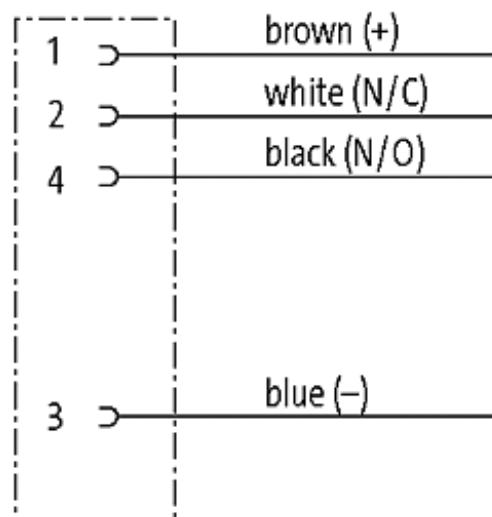

M12 FEMALE FLANGE PLUG A CODED FRONT MOUNT

PP-wires 4X0.34 1.6m

Flange M12 female
4-pole
Front mounting
with multi-strand wire

[Link to Product](#)**Illustration**

Female

Product may differ from Image

Form

13541

Technical Data

Operating voltage	max. 250 V AC/DC
Operating current per contact	max. 4 A
Locking of ports	Screw thread M12 × 1 mm (recommended torque 0.6 Nm) self-securing
Protection	IP67 inserted and tightened (EN 60529)