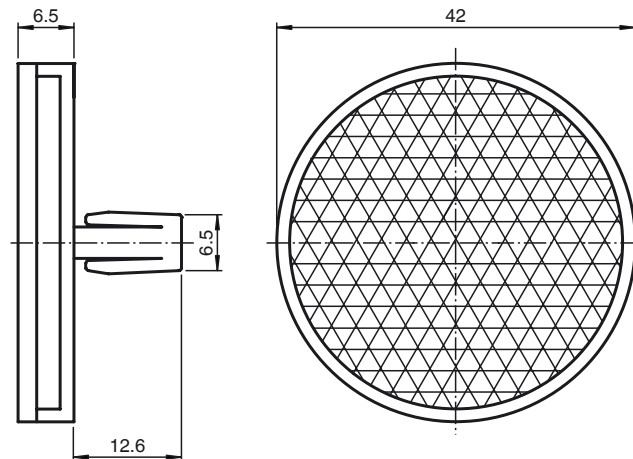

## Dimensions

### Model Number

**REF-CLIP42**

Reflector, round  $\varnothing$  42 mm, snap-in

### Mechanical specifications

Material PMMA/ABS

Dimensions Diameter: 42 mm

Mounting Snap-in