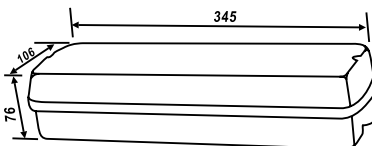

Diagram

Part Number Table

Description	Part Number
3W LED Emergency Bulkhead, Non Maintained	PEL00772

Dimensions : Millimetres

Important Notice : This data sheet and its contents (the "Information") belong to the members of the AVNET group of companies (the "Group") or are licensed to it. No licence is granted for the use of it other than for information purposes in connection with the products to which it relates. No licence of any intellectual property rights is granted. The Information is subject to change without notice and replaces all data sheets previously supplied. The Information supplied is believed to be accurate but the Group assumes no responsibility for its accuracy or completeness, any error in or omission from it or for any use made of it. Users of this data sheet should check for themselves the Information and the suitability of the products for their purpose and not make any assumptions based on information included or omitted. Liability for loss or damage resulting from any reliance on the Information or use of it (including liability resulting from negligence or where the Group was aware of the possibility of such loss or damage arising) is excluded. This will not operate to limit or restrict the Group's liability for death or personal injury resulting from its negligence. pro-ELEC is the registered trademark of Premier Farnell Limited 2019.

Newark.com/exclusive-brands
Farnell.com/exclusive-brands
Element14.com/exclusive-brands

pro-ELEC