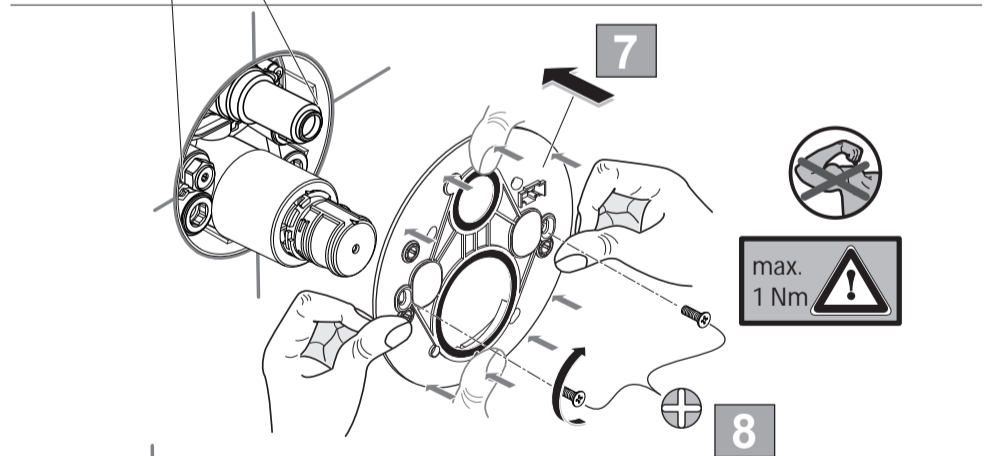

**CERAPLUS 2**  
**A 6869 ..**

0317 / A 868 335  
 (+ A 865 612)  
 Made in Germany

Ideal Standard International NV  
 Corporate Village - Gent Building  
 Da Vincilaan 2  
 1935 Zaventem  
 Belgium

www.idealstandardinternational.com