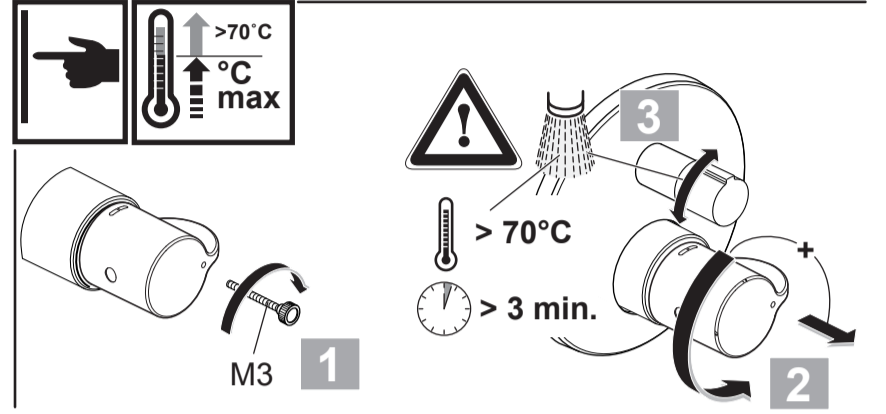

**CERAPLUS 2**  
**A 6869 ..**

0317 / A 868 335  
 (+ A 865 612)  
 Made in Germany

Ideal Standard International NV  
 Corporate Village - Gent Building  
 Da Vincilaan 2  
 1935 Zaventem  
 Belgium

www.idealstandardinternational.com