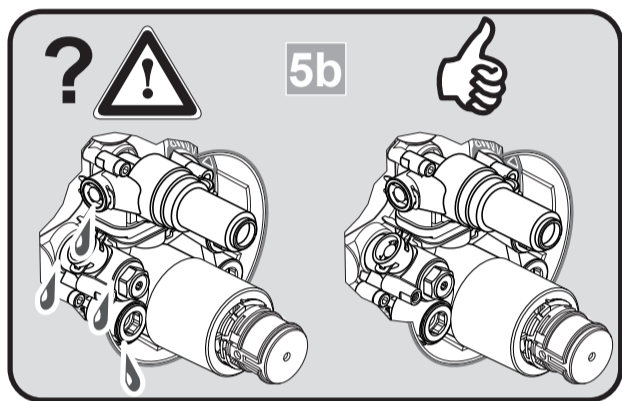

**CERAPLUS 2**  
**A 6869 ..**

0317 / A 868 335  
 (+ A 865 612)  
 Made in Germany

Ideal Standard International NV  
 Corporate Village - Gent Building  
 Da Vincilaan 2  
 1935 Zaventem  
 Belgium

www.idealstandardinternational.com