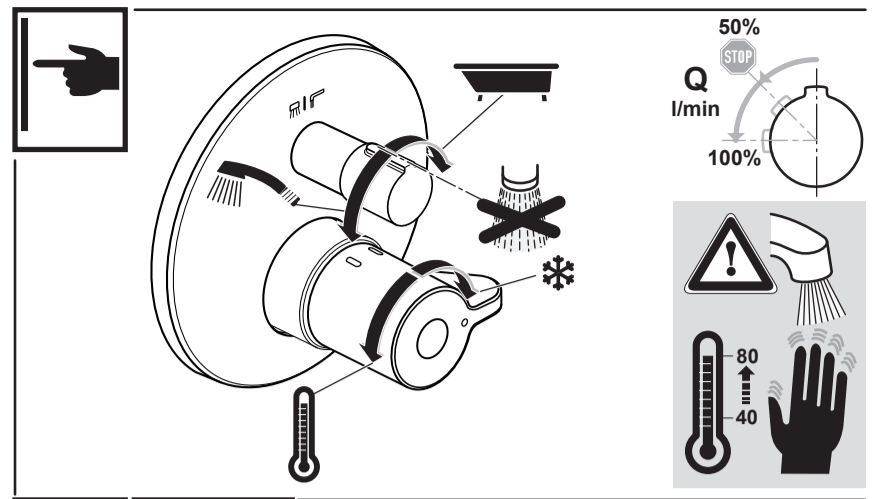

**CERAPLUS 2**  
**A 6869 ..**

0317 / A 868 335  
 (+ A 865 612)  
 Made in Germany

Ideal Standard International NV  
 Corporate Village - Gent Building  
 Da Vincilaan 2  
 1935 Zaventem  
 Belgium

www.idealstandardinternational.com