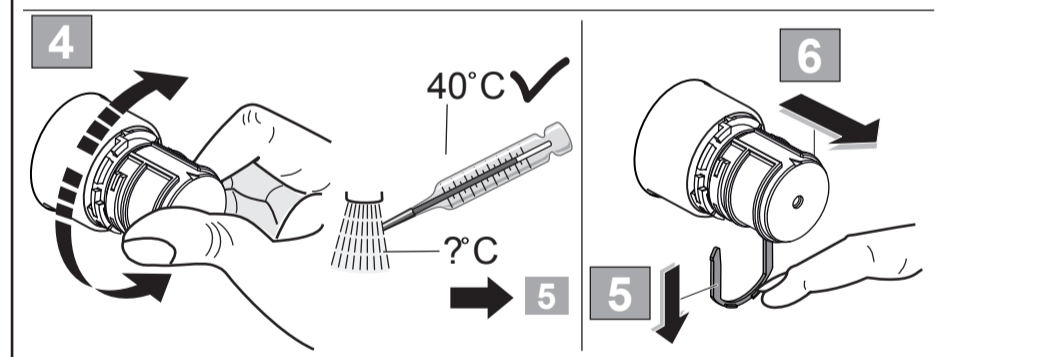

**CERAPLUS 2**  
**A 6869 ..**

0317 / A 868 335  
 (+ A 865 612)  
 Made in Germany

Ideal Standard International NV  
 Corporate Village - Gent Building  
 Da Vincilaan 2  
 1935 Zaventem  
 Belgium

www.idealstandardinternational.com