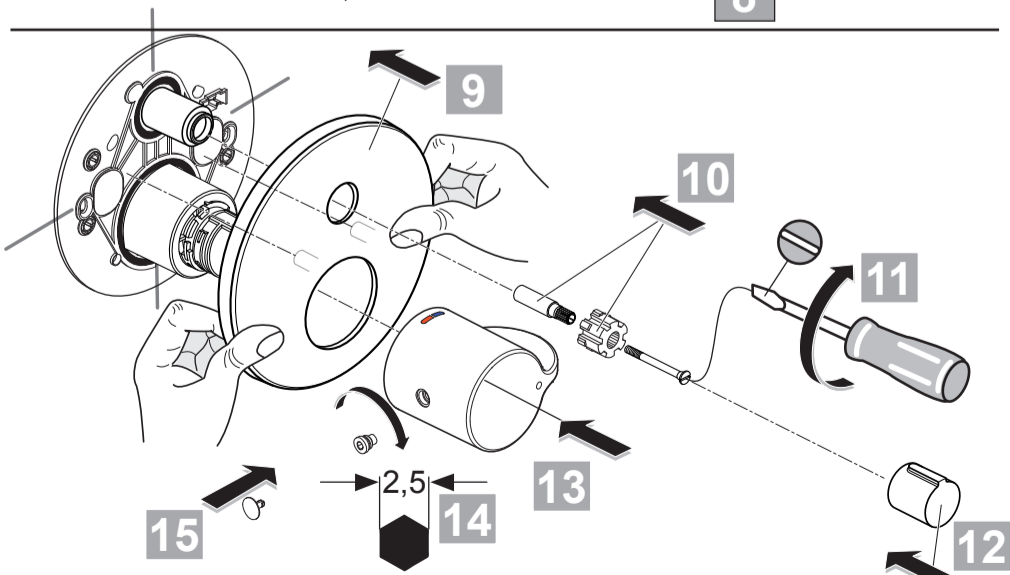

**CERAPLUS 2**  
**A 6869 ..**

0317 / A 868 335  
 (+ A 865 612)  
 Made in Germany

Ideal Standard International NV  
 Corporate Village - Gent Building  
 Da Vincilaan 2  
 1935 Zaventem  
 Belgium

www.idealstandardinternational.com