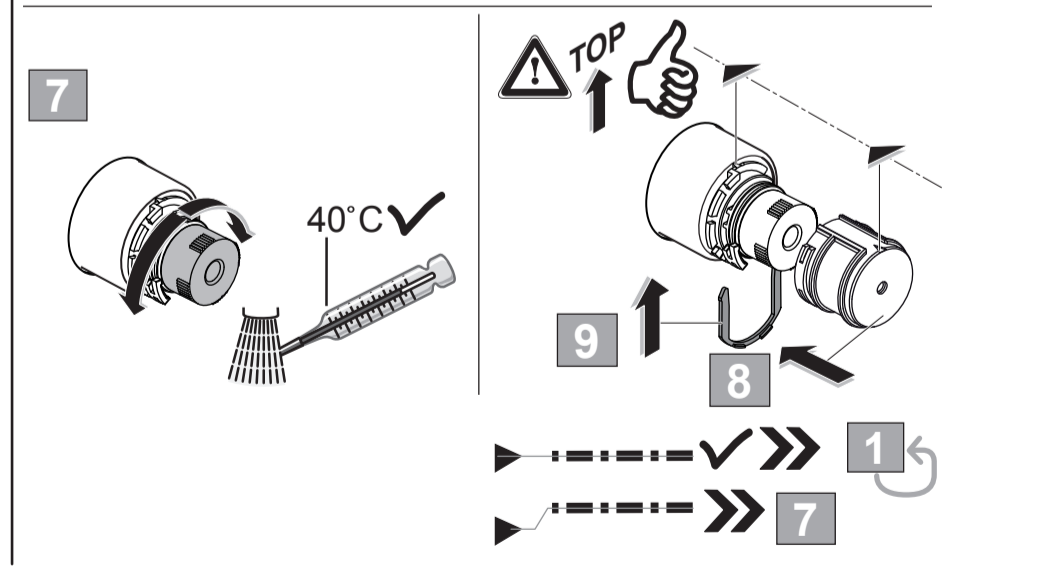

**CERAPLUS 2**  
**A 6869 ..**

0317 / A 868 335  
 (+ A 865 612)  
 Made in Germany

Ideal Standard International NV  
 Corporate Village - Gent Building  
 Da Vincilaan 2  
 1935 Zaventem  
 Belgium

www.idealstandardinternational.com