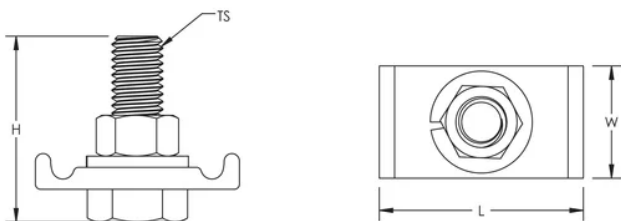

### PRODUCTKENMERKEN

Article Number: 710050

Material: Koper

Conductor Size: 8 mm solide

Thread Size: M10

Height: 36 mm

Length: 40 mm

Width: 22 mm

### DIAGRAMS