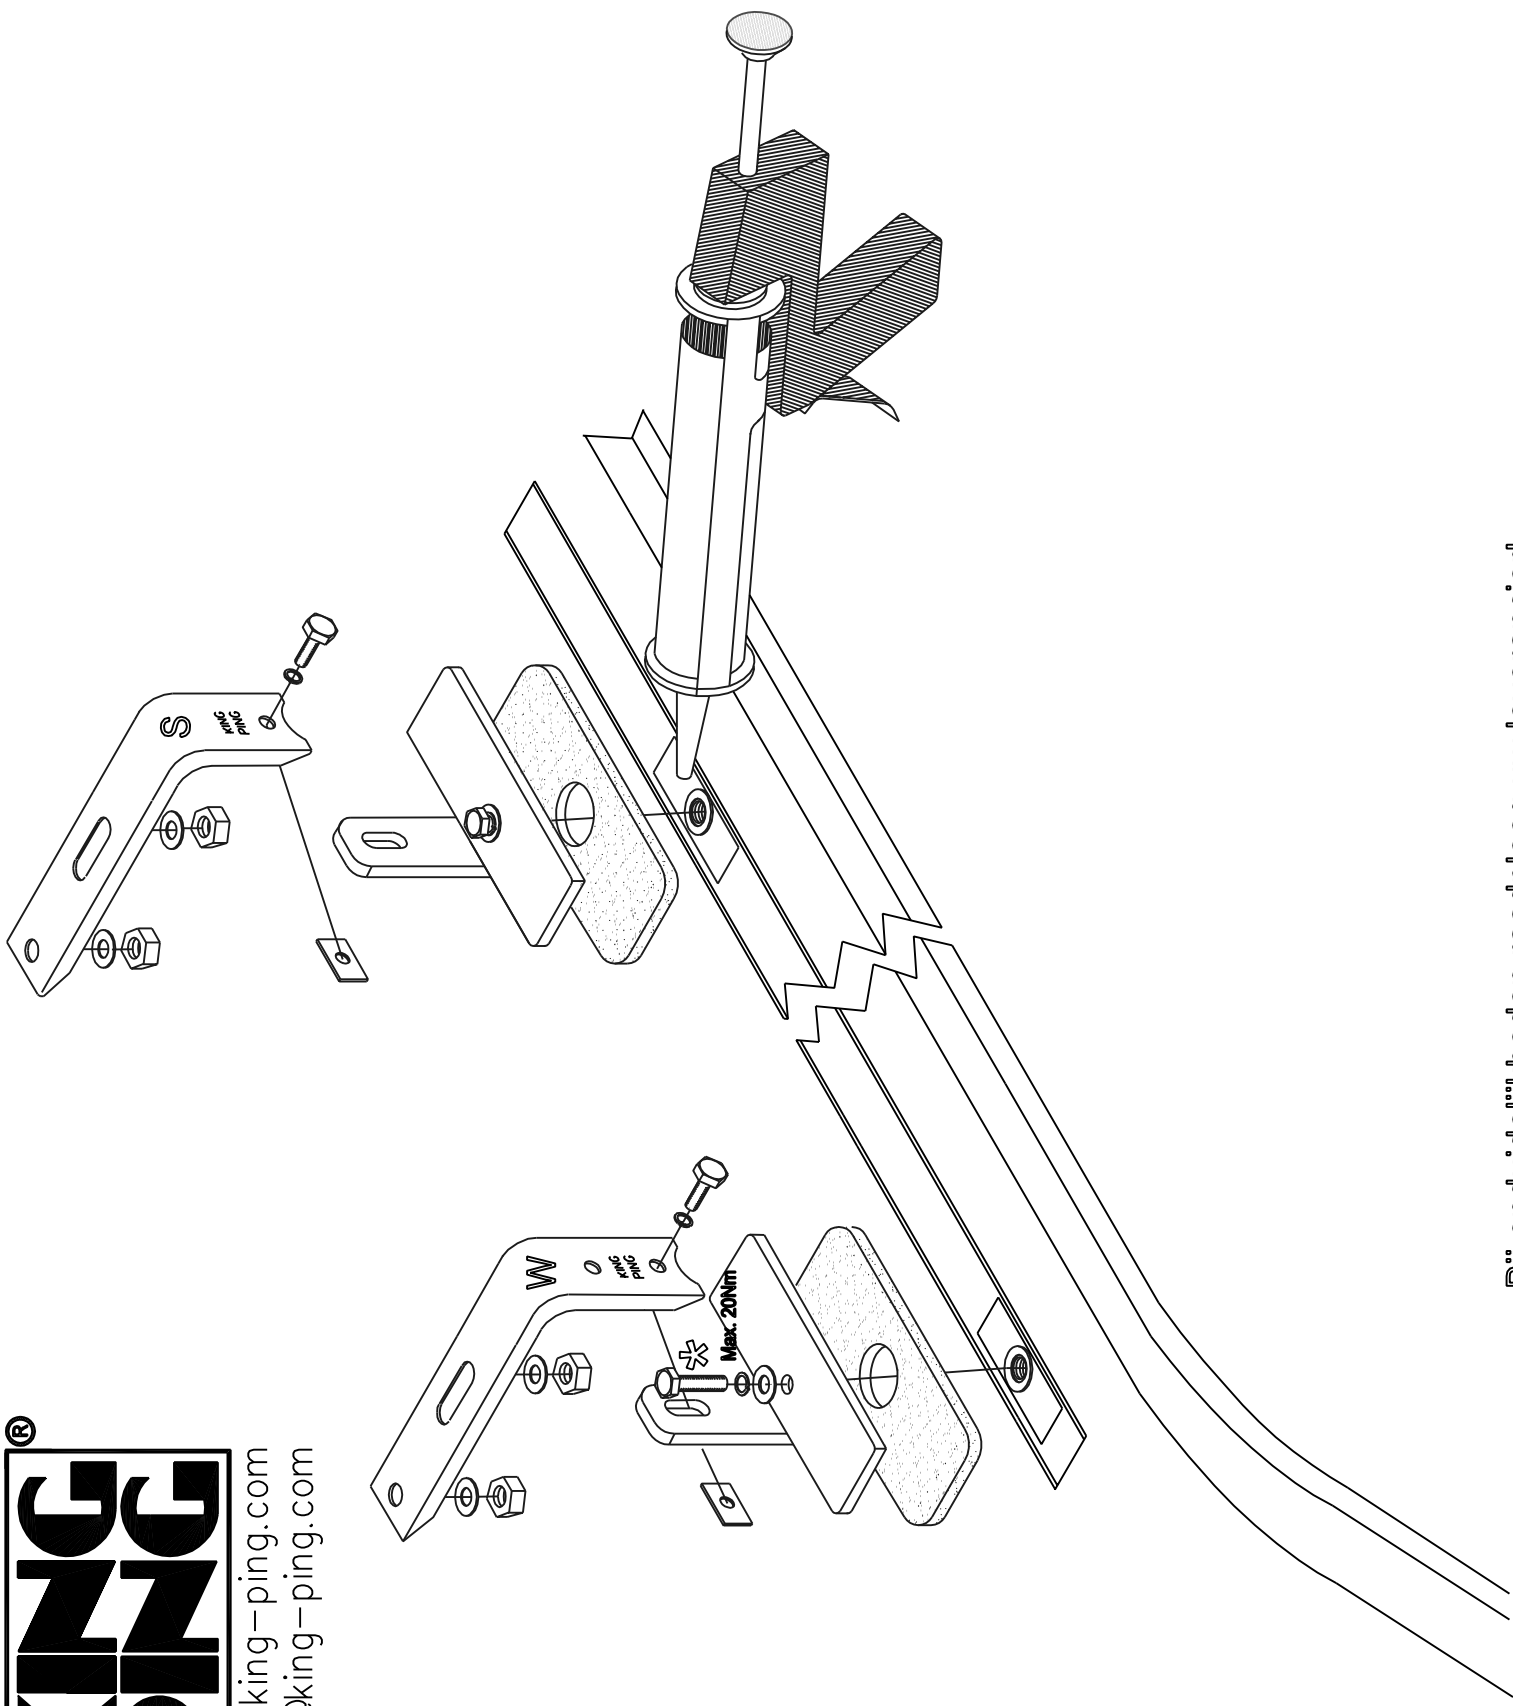

CITROEN BERLINGO PEUGEOT PARTNER

200x123 cm. L 1 2008

272

				12X
W	KP003 S	KP002	2xD M8	
				6X
6X	KPGO30	M8x25	Max. 20Nm	6X
			M8x20	6X
M8	12X		KPGR29	6X
	3xD M8			2X
M8	KPMP01			6X
	12X			6X
M8				

www.king-ping.com
info@king-ping.com

ALUCIBK200123 X- ALUPEPK200123 X 03/2013