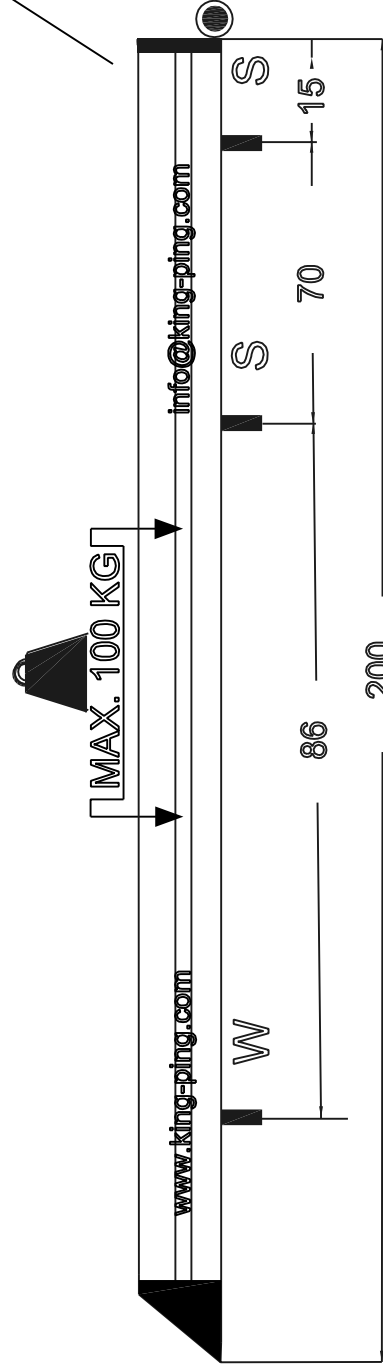

CITROEN BERLINGO PEUGEOT PARTNER

200x123 cm. L 1 2008

272

				12X
W	KP003 S	KP002	2xD M8	
				6X
6X	KPGO30	M8x25	Max. 20Nm	6X
			M8x20	6X
M8	12X		KPGR29	6X
	3xD M8			2X
M8	KPMP01			6X
	12X			6X
M8				

www.king-ping.com
info@king-ping.com