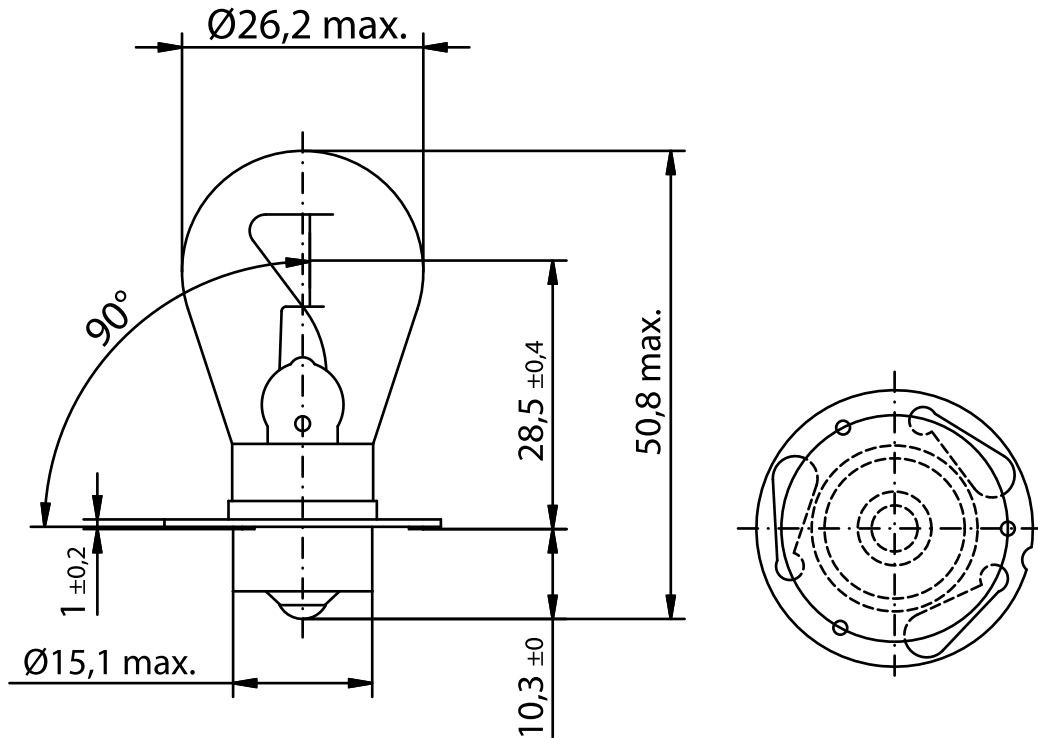

INDUSTRIAL SPECIALTY LIGHTING

Industrial Marine - Datasheet

MARINE LAMPS - 12V 1.35A P30s

PRODUCT NUMBER **304842068** [] Tol.

VOLTAGE	12	V
WATTAGE	16.2	W
LUMEN OUTPUT	245	LM
LUMEN PRO WATT	15.1	LM/W
AVERAGE LIFE	1500	H
BASE	Sx15s	/
REMARKS	1851014	
BRAND	DR. FISCHER	