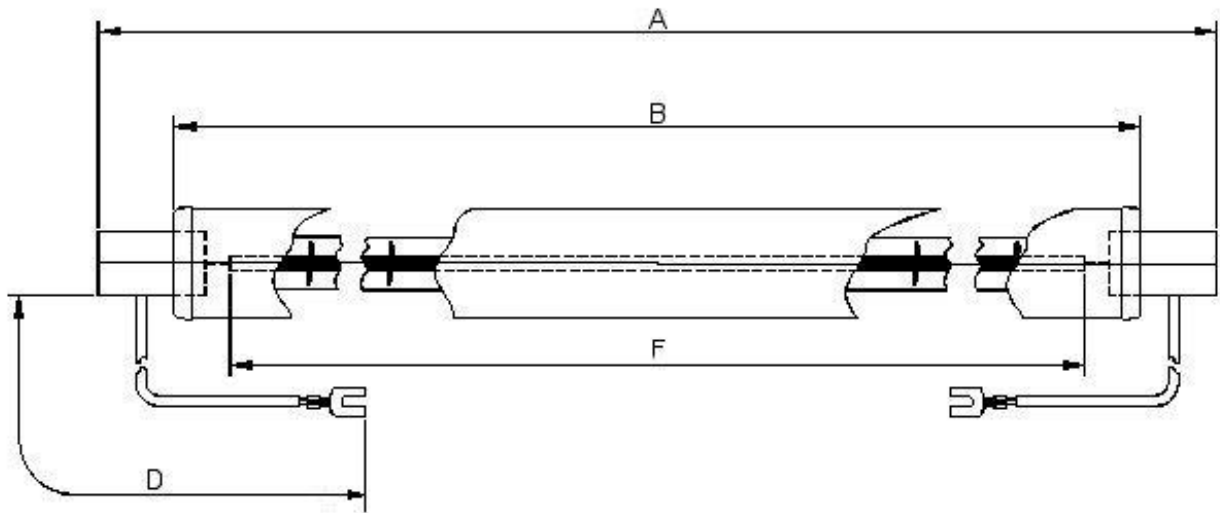

# Victory Lighting Product Data Specification

Product Code: 64241034  
Issue No: 7  
Issue Date: 17 October 2008

## Dimensions

A	526±2	D	230±5
B	486±2	F	460 Nom

All dimensions in mm unless otherwise stated

## Technical Data

Volts	240	Cap	Sk15
Watts	1000	Life	5000
Finish	Ruby jacket	Burning Position	Universal

Peak wavelength 1100nm (Shortwave IR (IR-A) 800-1400nm)

Lead: PTFE insulated with silicon impregnated glass fibre sleeve with M4 fork terminals.