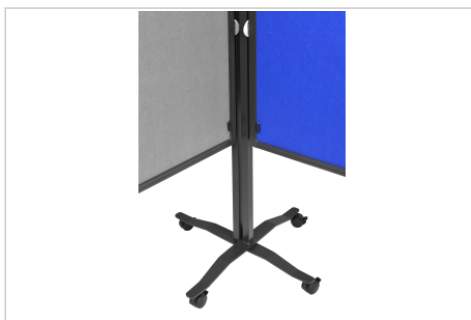

- Easily collect ideas and create overviews
- Pin paper directly on the board surface or add a flipchart paper pad
- Attractive, lightweight and mobile design
- Extremely versatile: Can be used in portrait or landscape orientation as pinboard, flipchart or divider wall
- Quick linking of several boards with "one-over-the-other" foot construction
- Quick tool-free mounting: can be set up by one person

PREMIUM PLUS workshop board

150x120cm navy blue

- High-quality mobile workshop board
- Double-sided felt pinboard
- Matte coated aluminium board frame
- Footings and legs in matte coated steel
- Height adjustable at two fixed positions
- Vertical and horizontal board mounting option
- Set of 4 lockable castors and click-on paper hooks included
- Minimal height of the total product: 196 cm (vertical and horizontal setup)
- Maximum height of the total product (vertical setup): 226 cm
- Board size: H 150 x W 120 cm

Art.No. **7-204410**

GTIN **8713797091114**

Specifications

Surface (material/colour)	Felt / Blue
Frame (material/colour)	Aluminium / Black
Corner (material/colour)	Plastic / -
Article dimensions	1200 x 1500 x - mm
Total dimensions	- x 1960 x - mm
Mobile	Yes
Castors	Yes
Number of lockable castors	4
Foldable	No
Product warranty	2 Years