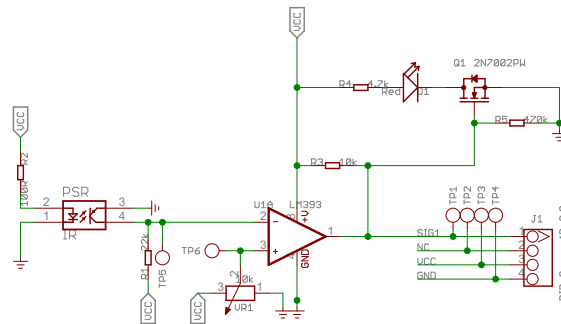

# Seed Studio

TITLE: Grove - Line Finder(CN) v1.0

CC-BY-SA

Design: Vincent

Check: Bruce

Date: 2016/2/18 15:36:16

Vision: v1.0

Sheet: 1/2