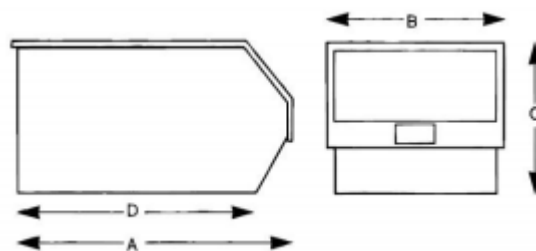

External dimensions	
Dimension	510mm x 315mm x 200mm
Depth	510mm (Overall)
Width	315mm (Overall)
Height	200mm (Overall)
Base Length	450mm (Overall)

Internal dimensions	
Dimension	470mm x 270mm x 188mm
Depth	470mm
Width	270mm
Height	188mm
Base Length	435mm

All Dimensions in mm	SIZE 1	SIZE 2	SIZE 3	SIZE 4	SIZE 5	SIZE 6	SIZE 7
(A) Overall Length	90	167	240	350	350	376	510
(B) Overall Width	100	101	150	205	205	419	315
(C) Overall Height	50	76	130	130	181	180	200
(D) Overall Base Length	64	143	200	300	300	310	450
(A) Internal Length	80	154	223	330	330	350	470
(B) Internal Width	88	88	128	179	177	378	270
(C) Internal Height	42	63	120	117	167	164	188
(D) Internal Base Length	65	131	188	287	287	295	435
Volumes (Litres)	0.46	1.27	4.6	9.1	12.8	28.3	31.4
Maximum Container Stack Height – (See Details Opposite)	7	5	4	6	4	8	6
Maximum Stack Load Capacity (kg)	12	12	30	36	45	60	42