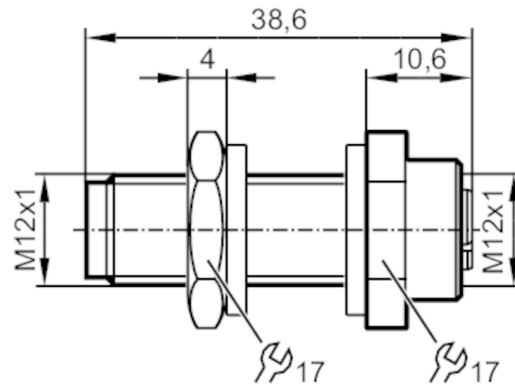

E73008

Wall passage

Wall passage standard

Electrical data

Operating voltage	[V]	< 60 AC/DC
Max. current load total	[A]	8; (Pin 1+3: 4 A; Pin 2+4: 4 A)

Operating conditions

Ambient temperature	[°C]	-40...85
Protection		IP 65; IP 67

Mechanical data

Weight	[g]	24.1
Materials		brass nickel-plated; Sealing: FKM
Tightening torque	[Nm]	1

Remarks

Pack quantity		1 pcs.
---------------	--	--------

Electrical connection - plug

Connector: 1 x M12, straight; Moulded body: brass, nickel-plated

E73008

Wall passage

Wall passage standard

Connection

Electrical connection - socket

Connector: 1 x M12, straight; Moulded body: brass, nickel-plated