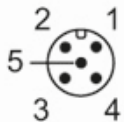

Mechanical data

Weight	[g]	24.1
Materials		brass nickel-plated; Sealing: FKM
Tightening torque	[Nm]	1

Remarks

Pack quantity		1 pcs.
---------------	--	--------

Electrical connection - plug

Connector: 1 x M12, straight; Moulded body: brass, nickel-plated

E73008

Wall passage

Wall passage standard

Connection

Electrical connection - socket

Connector: 1 x M12, straight; Moulded body: brass, nickel-plated