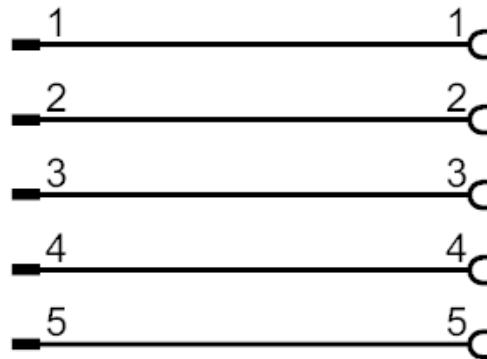

Mechanical data

Weight	[g]	24.1
Materials		brass nickel-plated; Sealing: FKM
Tightening torque	[Nm]	1

Remarks

Pack quantity		1 pcs.
---------------	--	--------

Electrical connection - plug

Connector: 1 x M12, straight; Moulded body: brass, nickel-plated

E73008

Wall passage

Wall passage standard

Connection

Electrical connection - socket

Connector: 1 x M12, straight; Moulded body: brass, nickel-plated