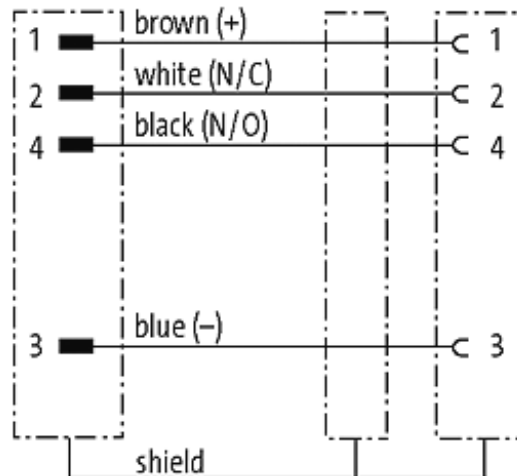

M12 MALE 0° / M12 FEMALE 90° SHIELDED

PUR 4X0.34 shielded black UL/CSA, drag ch 2m

Male straight to female 90°
M12 - M12, 4-pole
shielded

Plastic housings with good resistance against chemicals and oils. The resistance to aggressive media should be individually tested for your application. Further details on request. Further cable lengths on request.

[Link to Product](#)**Illustration**

Male

Female

Product may differ from Image