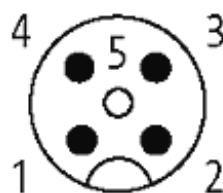

M12 MALE 0° / M12 FEMALE 90° SHIELDED

PUR 4X0.34 shielded black UL/CSA, drag ch 2m

Male straight to female 90°
M12 - M12, 4-pole
shielded

Plastic housings with good resistance against chemicals and oils. The resistance to aggressive media should be individually tested for your application. Further details on request. Further cable lengths on request.

[Link to Product](#)**Illustration**

Male

Female

Product may differ from Image