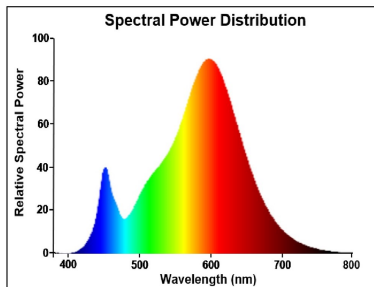

ToLEDo G9 DIMMABLE

ToLEDo G9 350LM DIM 827 SL
0029674

Lifetime data

Lifespan L70 B50	15000
Average life (Nominal) (h)	15000
Average life (Rated) (h)	15000

Physical data

Nominal Product Length (mm)	59
Nominal Product Diameter (mm)	18
Weight (kg)	0.04

Packaging

Single packaging type	Carton
Product EAN number	5410288296746
Packaging single length / height (cm)	6.1
Packaging single width (cm)	5.1
Packaging single depth (cm)	8.2
DUN14 (inner)	25410288296740
Units per inner package	6
Packaging inner length / height (cm)	16.4
Packaging inner width (cm)	13.2
Packaging inner depth (cm)	9.3
DUN14 (outer)	15410288296743
Units per outer package	48
Packaging outer length / height (cm)	34.6
Packaging outer width (cm)	28.2
Packaging outer depth (cm)	20.8

Safety data

Optimal operating condition (°C)	-20-40
Breakage cleaning instructions	Not applicable
Special purpose lamp	No
Dry applications use only	Yes
Suitable for household illumination	Yes
Safety message	Not Suitable for totally enclosed fixtures

PHOTOMETRY

ToLEDo G9 DIMMABLE

ToLEDo G9 350LM DIM 827 SL
0029674

TECHNICAL DRAWINGS