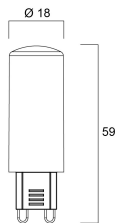

Packaging

Single packaging type	Carton
Product EAN number	5410288296746
Packaging single length / height (cm)	6.1
Packaging single width (cm)	5.1
Packaging single depth (cm)	8.2
DUN14 (inner)	25410288296740
Units per inner package	6
Packaging inner length / height (cm)	16.4
Packaging inner width (cm)	13.2
Packaging inner depth (cm)	9.3
DUN14 (outer)	15410288296743
Units per outer package	48
Packaging outer length / height (cm)	34.6
Packaging outer width (cm)	28.2
Packaging outer depth (cm)	20.8

PHOTOMETRY

ToLEDo G9 DIMMABLE

ToLEDo G9 350LM DIM 827 SL
0029674

TECHNICAL DRAWINGS

SYLVANIA

ToLEDo G9 DIMMABLE
ToLEDo G9 350LM DIM 827 SL
0029674

SYLVANIA

0029674