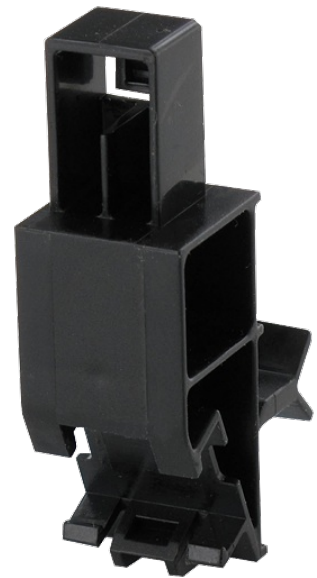

## CUBE20S ACCESSORY

Shield bus bracket

Shield bus carrier

Black plastic

Quantity: 10 pcs.

[Link to Product](#)

### Illustration

Product may differ from Image