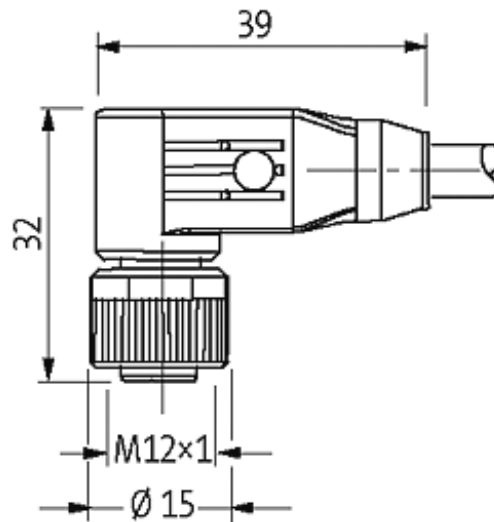

M12 FEMALE 90° SHIELDED

PVC 4X0.34 shielded GRAY, UL,CSA 40m

M12
Female 90°
4-pole, shielded

Plastic housings with good resistance against chemicals and oils. The resistance to aggressive media should be individually tested for your application. Further details on request. Further cable lengths on request.

[Link to Product](#)**Illustration**

Female

Product may differ from Image