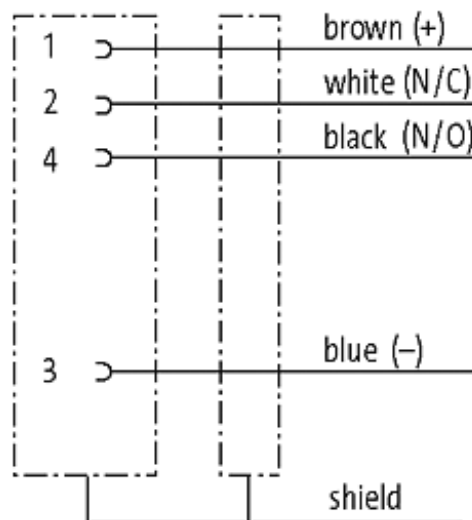

M12 FEMALE 90° SHIELDED

PVC 4X0.34 shielded GRAY, UL,CSA 40m

M12
Female 90°
4-pole, shielded

Plastic housings with good resistance against chemicals and oils. The resistance to aggressive media should be individually tested for your application. Further details on request. Further cable lengths on request.

[Link to Product](#)**Illustration**

Female

Product may differ from Image