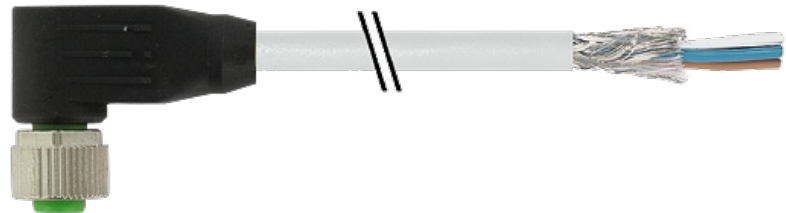

M12 FEMALE 90° SHIELDED

PVC 4X0.34 shielded GRAY, UL,CSA 40m

M12
Female 90°
4-pole, shielded

Plastic housings with good resistance against chemicals and oils. The resistance to aggressive media should be individually tested for your application. Further details on request. Further cable lengths on request.

[Link to Product](#)**Illustration**

Female

Product may differ from Image