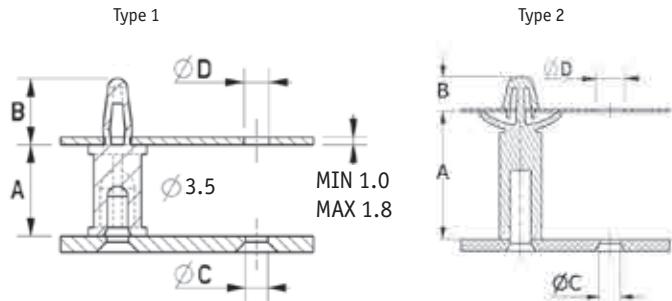

Screw Fastened Spacer

SR6434

Natural Nylon 6.6

- Secured by a self tapping screw
- Simple Snap-in board mounting
- Available in a range of heights

Part number	Dimensions (mm)				Type	Std Pack Qty
	"A" Standoff Height	B	C	D		
100206400002	6.4	9	3.5	4	1	1000
100209500002	9.5	9	3.5	4	1	1000
100212700002	12.7	9	3.5	4	1	1000
100215900002	15.9	9	3.5	4	1	1000
100219200002	19.1	9	3.5	4	1	1000
100222200002	22.2	9	3.5	4	1	1000
100225400002	25.4	9	3.5	4	1	1000
100228600002	28.6	9	3.5	4	1	1000
100209100002	9.6	8	3.5	4	2	1000
100213100002	12.7	8	3.5	4	2	1000
100219100002	19.1	8	3.5	4	2	1000
100229100002	28.5	8	3.5	4	2	1000