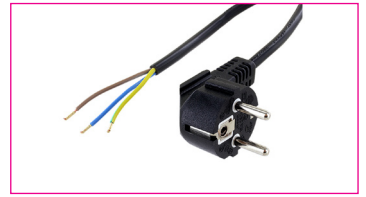

**Power Cables
Protective contact CEE 7/7**

**Right Angle Plug CEE 7/7 to open end,
stripped and tinned 0.75 mm²**

SPECIFICATION:

Operating Voltage (Nom.):	250 Vac
Current Leakage:	1 mA
Insulation Resistance (Min.):	5 MΩ
Dielectric Strength:	2,500 Vac
Diameter:	6.5 mm
Strands Cross Section:	0.75 mm ²
Strands Layout:	42 x 0.148 mm
Core Diameter:	2.3 mm

MATERIAL:

Type: H05VV-F3G

Order Information

Identifier:	Length:	Colour:	Version:
NKWO	#	#	E
Power cable angled to open end	1,5: 1.5 m (only black) 2: 2.0 m	SW: black GR: grey	cross section 0.75 mm ²