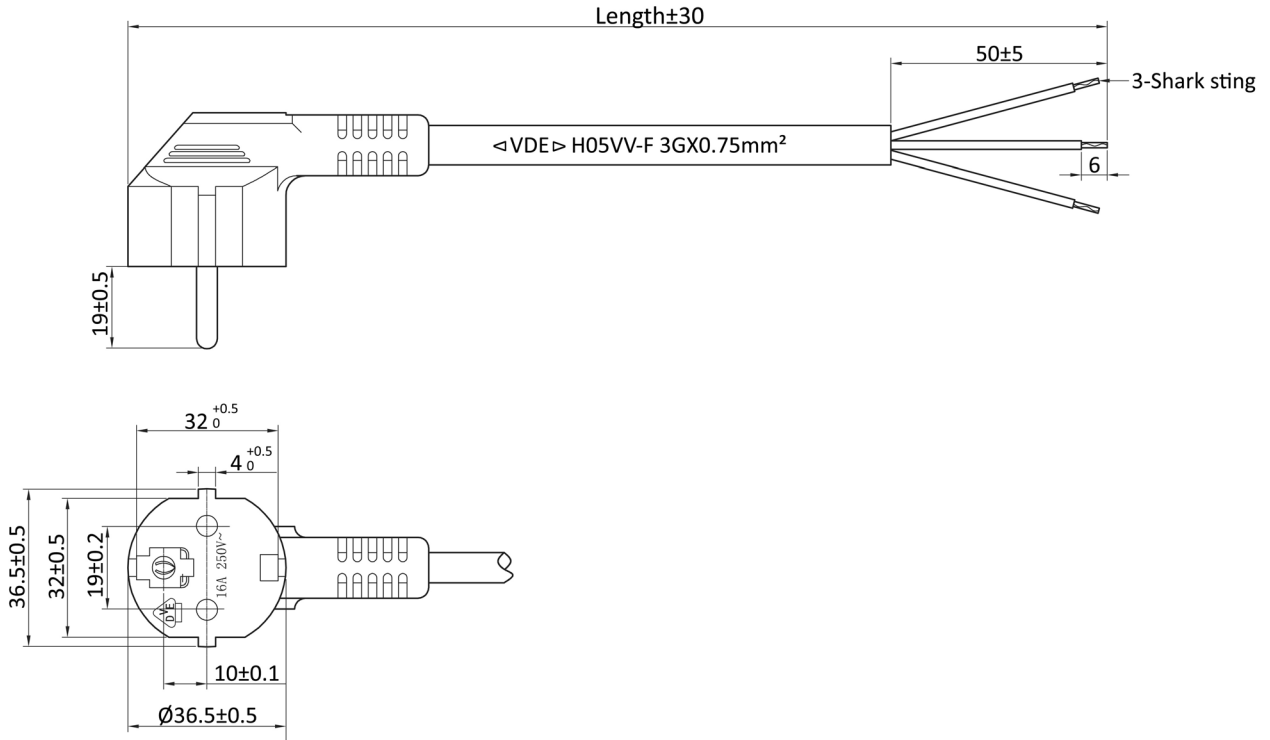

**Power Cables
Protective contact CEE 7/7**

**Right Angle Plug CEE 7/7 to open end,
stripped and tinned 0.75 mm²**

SPECIFICATION:

Operating Voltage (Nom.):	250 Vac
Current Leakage:	1 mA
Insulation Resistance (Min.):	5 MΩ
Dielectric Strength:	2,500 Vac
Diameter:	6.5 mm
Strands Cross Section:	0.75 mm ²
Strands Layout:	42 x 0.148 mm
Core Diameter:	2.3 mm

MATERIAL:

Type: H05VV-F3G

Order Information

Identifier:	Length:	Colour:	Version:
NKWO	#	#	E
Power cable angled to open end	1,5: 1.5 m (only black) 2: 2.0 m	SW: black GR: grey	cross section 0.75 mm ²