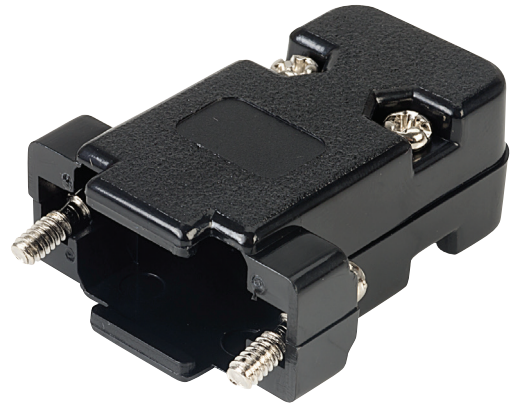

Order code	Type
15-0230	9 way grey cover
15-0220	9 way black cover
15-0235	15 way grey cover
15-0240	25 way grey cover
15-0225	25 way black cover
15-0245	37 way grey cover

No. of ways	Dimension					
	A	B	C	D	E	F
9	31.0	25.0	39.5	20.5	16.0	16.0
15	39.0	33.3	35.5	28.0	16.0	16.0
25	53.2	47.0	42.0	41.0	16.5	18.5
37	53.2	63.5	50.0	51.0	23.0	20.5

Dimensions: