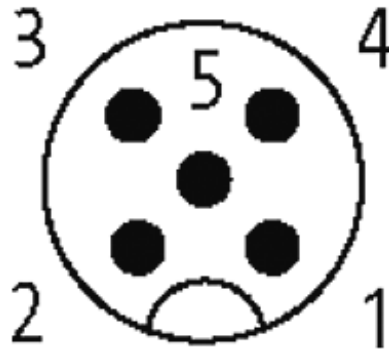

M12 female receptacle shielded rear mount

PUR 5x0,34 shielded bk UL,CSA+drag chain 1m

Flange M12 female

5-pole, shielded

Rear mounting

Mounting nut

With open ended wires

Further cable lengths on request. The resistance to aggressive media should be individually tested for your application. Further details on request.

[Link to Product](#)

Illustration

Female

Product may differ from Image