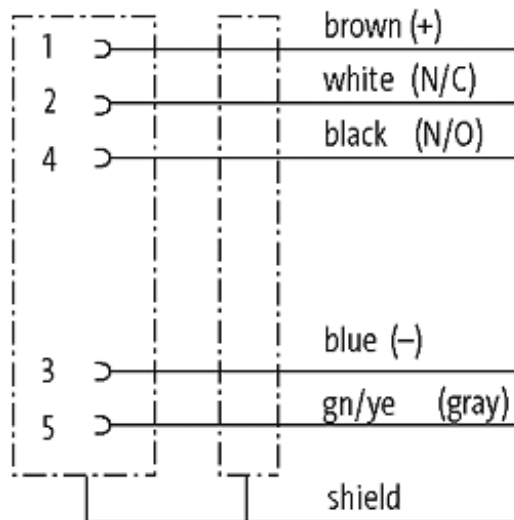

M12 female receptacle shielded rear mount

PUR 5x0,34 shielded bk UL,CSA+drag chain 1m

Flange M12 female

5-pole, shielded

Rear mounting

Mounting nut

With open ended wires

Further cable lengths on request. The resistance to aggressive media should be individually tested for your application. Further details on request.

[Link to Product](#)

Illustration

Female

Product may differ from Image