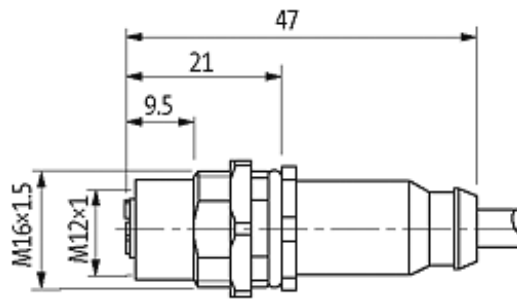

M12 female receptacle shielded rear mount

PUR 5x0,34 shielded bk UL,CSA+drag chain 1m

Flange M12 female

5-pole, shielded

Rear mounting

Mounting nut

With open ended wires

Further cable lengths on request. The resistance to aggressive media should be individually tested for your application. Further details on request.

[Link to Product](#)

Illustration

Female

Product may differ from Image