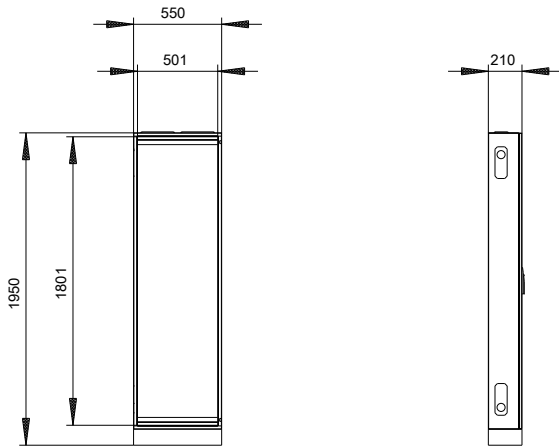

Industry Mall (Online ordering system)

<https://eb.automation.siemens.com/mall/en/WW/Catalog/Product/8GK13028KK22>

Service&Support (Manuals, Certificates, Characteristics, FAQs,...)

<http://support.automation.siemens.com/WW/view/en/8GK13028KK22/all>

Image database (product images, 2D dimension drawings, 3D models, device circuit diagrams, ...)

<http://www.automation.siemens.com/bilddb/cax_en.aspx?mfb=8GK13028KK22>

CAX-Online-Generator

<http://www.siemens.com/cax>

Tender specifications

<http://ausschreibungstexte.siemens.com/tiplv>

last modified:

11.03.2015