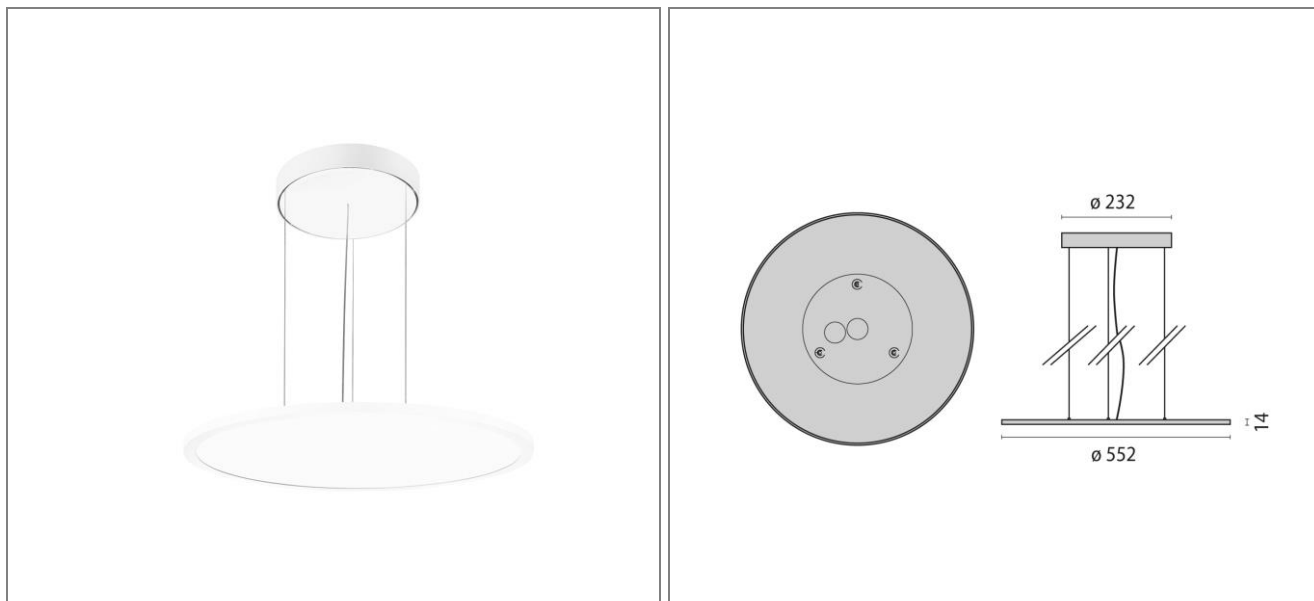

ART.: 8555491516310

FL ROUND 555 PL OP CORONA

Art.: 8555491516310, FL ROUND 555 PL, Direct/indirect, 50W, 3000K, Driver dali, Symmetrical, > 75°, White, Suspended round LED luminaire for indoors, consisting of: Housing made from sheet steel and diecast aluminium, powder-coated / The fitting is available with different light optics: Micro-prismatic diffuser for efficient light diffusion, glare reduction and a high uniformity / Opal white diffuser cover for optimum light diffusion and excellent uniformity / LED Sidelight-Technology and light orienting plastic optic for a homogenous light distribution over the entire area of the cover / Light distribution direct or predominantly direct / Glare prevention in accordance with DIN EN 12464-1 (for designs with micro prism) / Colour rendering index Ra > 80 / Colour tolerance according to MacAdam ≤ 3 SDCM / Dimmable via TouchDIM / Complete with steel suspension cable (1.5 m), transparent power cord and ceiling rose / Complete with electric converter

Connected load	50 W
Luminous flux	6190 lm
Efficiency	124 lm/W
Colour temperature	3000K
Colour rendering (CRI)	80
IP class	20
Nominal voltage	220 – 240 V
Colour	WH-RAL9016
UGR	≤ 25