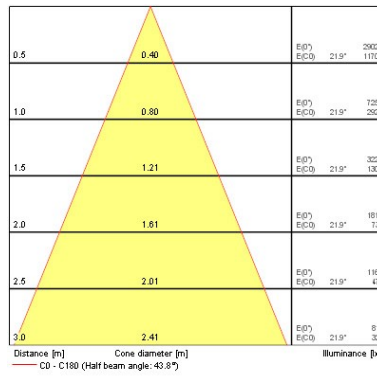

Beacon 50W Mains Voltage - Hi-Spot ES50 BEACON ES50 S/C WHITE 240V 2041879

25°

50W 25° lamp

TECHNICAL DRAWINGS