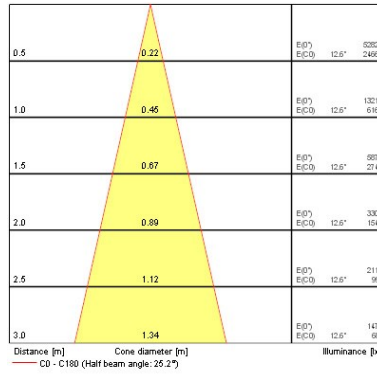

Beacon 50W Mains Voltage - Hi-Spot ES50 BEACON ES50 S/C WHITE 240V 2041879

25°

50W 25° lamp