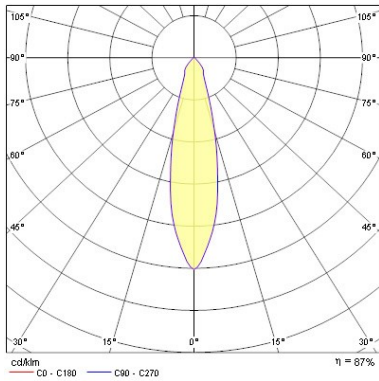

Beacon 50W Mains Voltage - Hi-Spot ES50 BEACON ES50 S/C WHITE 240V 2041879

25°

50W 25° lamp