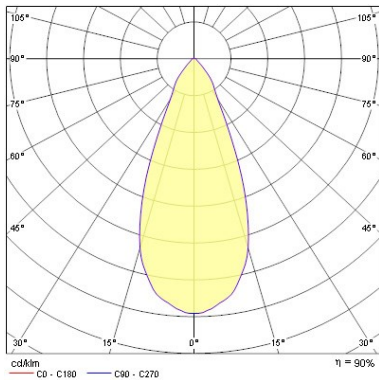

Beacon 50W Mains Voltage - Hi-Spot ES50 BEACON ES50 S/C WHITE 240V 2041879

25°

50W 25° lamp

TECHNICAL DRAWINGS