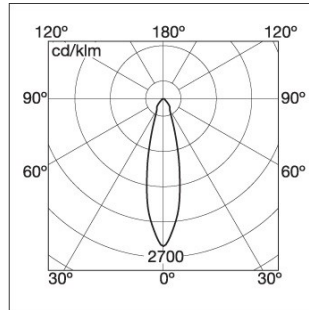

Beacon 50W Mains Voltage - Hi-Spot ES50 BEACON ES50 S/C WHITE 240V 2041879

25°

50W 25° lamp