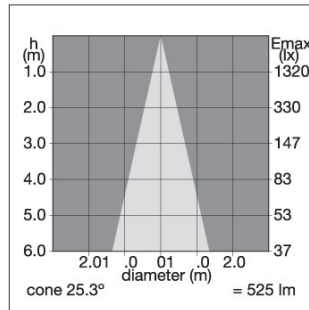

50W 25° lamp