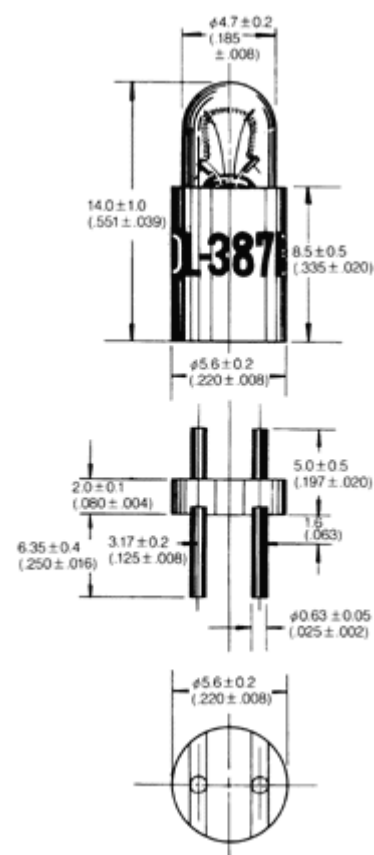

Other Lamps

T-1 3/4 BPR

Line Nos.	Oshino Lamp Numbers	Design Volts	Design Amps	AVG. MSCd	Filament shape	Life (hours)
1	OL-338BPR	2.7	.06	.04	C-2R	6,000
2	OL-375BPR	3.0	.015	.003	C-2R	10,000
3	OL-6030BPR	5.0	.02	.02	C-2V	10,000
4	OL-782BPR	5.0	.06	.03	C-2R	200,000
5	OL-783BPR	5.0	.06	.05	C-2R	100,000
6	OL-6233BPR	5.0	.075	.09	C-2R	40,000
7	OL-815BPR	5.0	.115	.15	C-2R	40,000
8	OL-345BPR	6.0	.04	.04	C-2V	10,000
9	OL-328BPR	6.0	.20	.34@5V	C-2R	1,000
10	OL-377BPR	6.3	.075	.23	C-2R	1,000
11	OL-381BPR	6.3	.20	.40	C-2F	50,000
12	OL-367BPR	10.0	.04	.08	C-2F	5,000
13	OL-394BPR	12.0	.04	.12	C-2F	10,000
14	OL-382BPR	14.0	.08	.30	C-2F	50,000
15	OL-370BPR	18.0	.04	.15	C-2F	10,000
16	OL-385BPR	28.0	.04	.20	C-2F	25,000
17	OL-387BPR	28.0	.04	.30	C-2F	7,000
18	OL-327BPR	28.0	.04	.34	C-2F	4,000
19	OL-6235BPR	32.0	.033	.34	C-2F	10,000

Lamp Design Characteristics

Unit in mm
(inch)

Copyright © 2006 OSHINO LAMPS LIMITED All Rights Reserved.

Groupe OSHINO

OSHINO LAMPS FRANCE
Téléport 4 - ZT Pyrène Aéro Pôle - 65290 JUILLAN
Tél: +33 (0)5 62 32 63 63 / Fax: +33 (0)5 62 32 63 65
Email: info@oshino-lamps.fr / Site: www.oshino-lamps.com

FRANCE
200310775