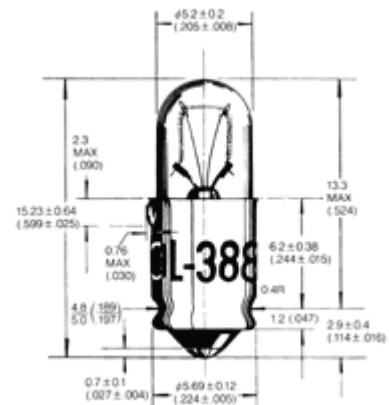

Other Lamps

T-1 3/4 Midget Grooved

Line Nos.	Oshino Lamp Numbers	Design Volts	Design Amps	AVG. MSCd	Filament shape	Life (hours)
1	OL-699	2.5	.20	.20	C-2R	500
2	OL-1079	2.5	.35	.21	C-2R	10,000
3	OL-6039	5.0	.06	.03	C-2R	200,000
4	OL-6041	5.0	.06	.05	C-2R	100,000
5	OL-6043	5.0	.115	.15	C-2R	40,000
6	OL-337	6.0	.20	.34@5V	C-2R	1,000
7	OL-379	6.3	.20	.40	C-2F	50,000
8	OL-398	6.3	.20	.55	C-2R	5,000
9	OL-709	10.0	.014	.004	C-2F	50,000
10	OL-397	10.0	.04	.08	C-2F	5,000
11	OL-6045	12.0	.04	.12	C-2F	10,000
12	OL-6277	12.0	.06	.15	C-2F	16,000
13	OL-386	14.0	.08	.30	C-2F	50,000
14	OL-336	14.0	.08	.50	C-2F	1,500
15	OL-346	18.0	.04	.15	C-2F	10,000
16	OL-457	22.0	.04	.30	C-2F	2,000
17	OL-6047	28.0	.04	.20	C-2F	25,000
18	OL-388	28.0	.04	.30	C-2F	7,000
19	OL-334	28.0	.04	.34	C-2F	4,000
20	OL-334LSV	28.0	.06	.34	C-2F	25,000

Lamp Design Characteristics

Unit in mm
(inch)

Copyright © 2006 OSHINO LAMPS LIMITED All Rights Reserved.

Groupe OSHINO

OSHINO LAMPS FRANCE
 Téléport 4 - ZT Pyrène Aéro Pôle - 65290 JUILLAN
 Tél: +33 (0)5 62 32 63 63 / Fax: +33 (0)5 62 32 63 65
 Email: info@oshino-lamps.fr / Site: www.oshino-lamps.com

FRANCE
200310775

Other Lamps

T-1 3/4 BPR

Line Nos.	Oshino Lamp Numbers	Design Volts	Design Amps	AVG. MSCd	Filament shape	Life (hours)
1	OL-338BPR	2.7	.06	.04	C-2R	6,000
2	OL-375BPR	3.0	.015	.003	C-2R	10,000
3	OL-6030BPR	5.0	.02	.02	C-2V	10,000
4	OL-782BPR	5.0	.06	.03	C-2R	200,000
5	OL-783BPR	5.0	.06	.05	C-2R	100,000
6	OL-6233BPR	5.0	.075	.09	C-2R	40,000
7	OL-815BPR	5.0	.115	.15	C-2R	40,000
8	OL-345BPR	6.0	.04	.04	C-2V	10,000
9	OL-328BPR	6.0	.20	.34@5V	C-2R	1,000
10	OL-377BPR	6.3	.075	.23	C-2R	1,000
11	OL-381BPR	6.3	.20	.40	C-2F	50,000
12	OL-367BPR	10.0	.04	.08	C-2F	5,000
13	OL-394BPR	12.0	.04	.12	C-2F	10,000
14	OL-382BPR	14.0	.08	.30	C-2F	50,000
15	OL-370BPR	18.0	.04	.15	C-2F	10,000
16	OL-385BPR	28.0	.04	.20	C-2F	25,000
17	OL-387BPR	28.0	.04	.30	C-2F	7,000
18	OL-327BPR	28.0	.04	.34	C-2F	4,000
19	OL-6235BPR	32.0	.033	.34	C-2F	10,000