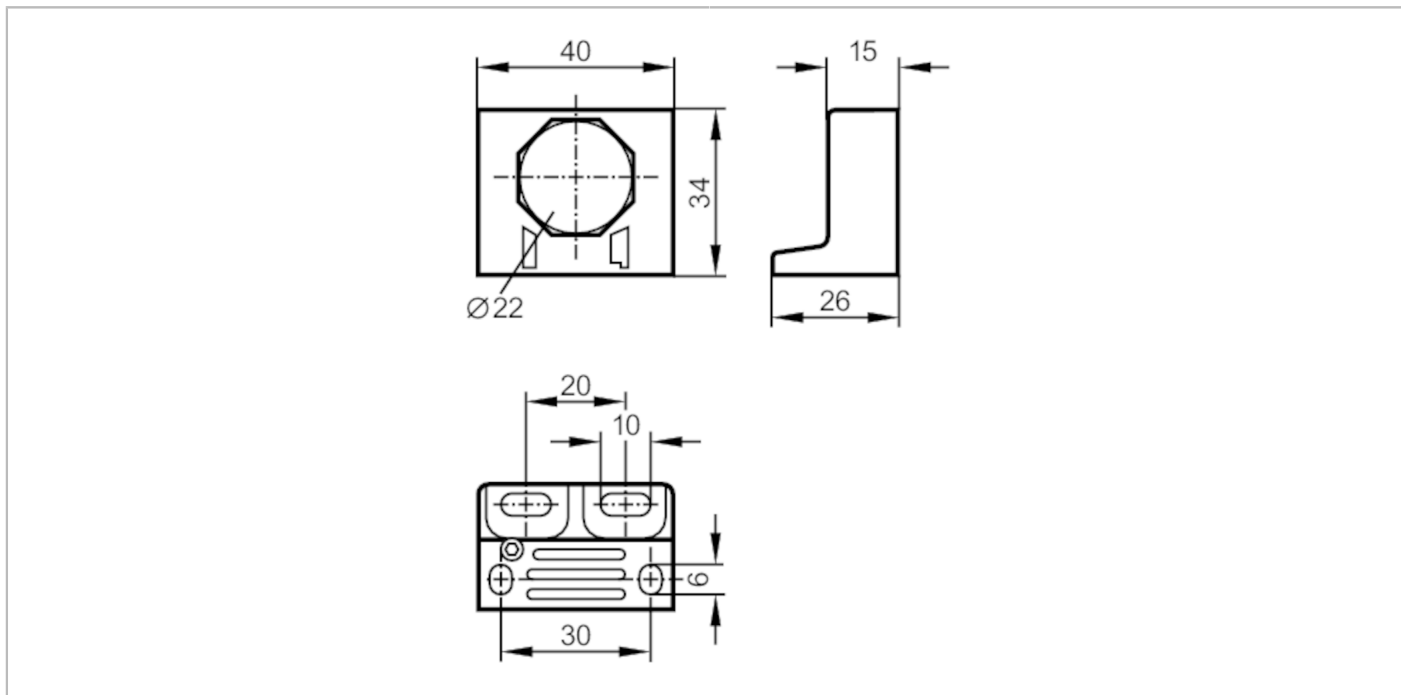

## Angle bracket

MOUNTING BRACKET IMC

Mechanical data		
Weight	[g]	24.2
Dimensions	[mm]	34 x 40 x 26
Materials		PPS
Remarks		
Pack quantity		1 pcs.