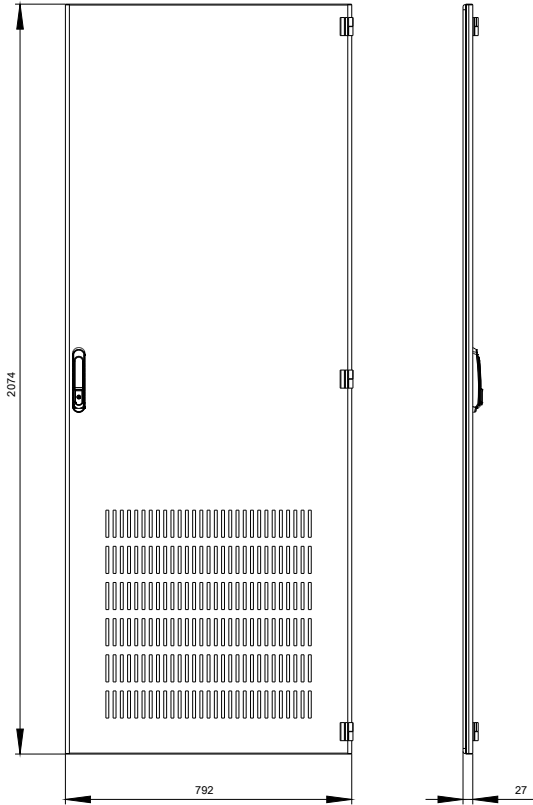

Information- and Downloadcenter (Catalogs, Brochures,...)

<http://www.siemens.com/lowvoltage/catalogs>

Industry Mall (Online ordering system)

<https://eb.automation.siemens.com/mall/en/WW/Catalog/Product/8MF12802UT141BA2>

Service&Support (Manuals, Certificates, Characteristics, FAQs,...)

<http://support.automation.siemens.com/WW/view/en/8MF12802UT141BA2/all>

Image database (product images, 2D dimension drawings, 3D models, device circuit diagrams, ...)

<http://www.automation.siemens.com/bilddb/cax_en.aspx?mfb=8MF12802UT141BA2>

CAX-Online-Generator

<http://www.siemens.com/cax>

Tender specifications

<http://ausschreibungstexte.siemens.com/tiplv>