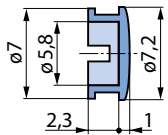

Cap

Marking	Surface	Gray	Black	Red	Blue	Yellow	Green
Without line	Matt	040-1015	040-1025	040-1035	040-1045	040-1055	040-1065
	Glossy	040-1010	040-1020	040-1030	040-1040	040-1050	040-1060
With line	Matt	040-1615	040-1625	040-1635	040-1645	040-1655	040-1665
	Glossy	040-1610	040-1620	040-1630	040-1640	040-1650	040-1660

Packaging size: 100 pcs.