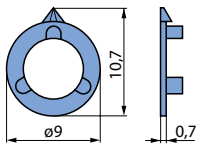

Pointer

Surface	Gray	Black	Red	Blue	Yellow	Green
Matt	041-1015	041-1025	041-1035	041-1045	041-1055	041-1065
Glossy	041-1010	041-1020	041-1030	041-1040	041-1050	041-1060

Packaging size: 100 pcs.