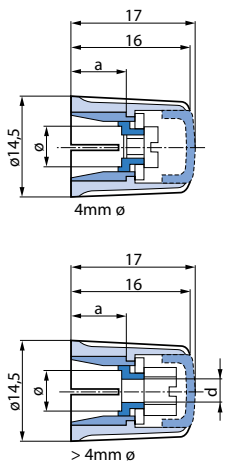

Classic Collet Knobs

Knob Size: $\varnothing$ 14.5 mm

Knob

Marking	a	d	$\varnothing$	Gray		Black	
				Matt	Glossy	Matt	Glossy
Without line	5.2	–	3	020-3115	020-3110	020-3125	020-3120
	5.2	–	1/8"	020-3215	020-3210	020-3225	020-3220
	5.2	–	4	020-3315	020-3310	020-3325	020-3320
	7.0	3.2	6	020-3415	020-3410	020-3425	020-3420
	7.0	3.2	1/4"	020-3515	020-3510	020-3525	020-3520
With line	5.2	–	3	021-3115	021-3110	021-3125	021-3120
	5.2	–	1/8"	021-3215	021-3210	021-3225	021-3220
	5.2	–	4	021-3315	021-3310	021-3325	021-3320
	7.0	3.2	6	021-3415	021-3410	021-3425	021-3420
	7.0	3.2	1/4"	021-3515	021-3510	021-3525	021-3520

Packaging size: 100 pcs.