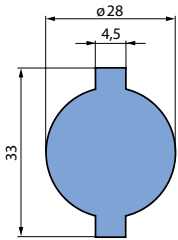

Wing Knob

Marking	d	$\varnothing$	Gray		Black	
			Matt	Glossy	Matt	Glossy
Without line	4.05	6	023-5415	023-5410	023-5425	023-5420
	3.2	1/4"	023-5515	023-5510	023-5525	023-5520

Pointer, pointer dial and figure dial do not fit to wing knobs unless otherwise stated.

Packaging size: 100 pcs.