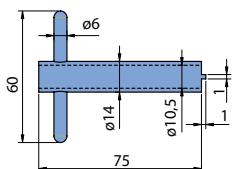

Mounting Tool

Tool for tightening of our slotted nuts and threaded bushings.

Mounting tool	048-1000