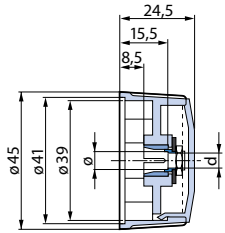

Classic Collet Knobs

KnobSize: Ø 45 mm

use cap for 21 mm knobs