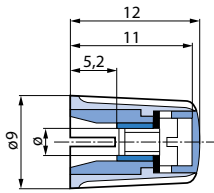

Classic Collet Knobs

Knob Size: $\varnothing$ 9 mm

Knob

Marking	$\varnothing$	Gray		Black	
		Matt	Glossy	Matt	Glossy
	2	020-1015	020-1010	020-1025	020-1020
	3	020-1115	020-1110	020-1125	020-1120
	1/8"	020-1215	020-1210	020-1225	020-1220
	2	021-1015	021-1010	021-1025	021-1020
	3	021-1115	021-1110	021-1125	021-1120
	1/8"	021-1215	021-1210	021-1225	021-1220

Packaging size: 100 pcs.