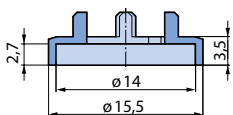

Nut Cover

Marking	Surface	Gray	Black
without line	Matt	044-2015	044-2025
	Glossy	044-2010	044-2020
with line	Matt	044-2115	044-2125
	Glossy	044-2110	044-2120

Packaging size: 100 pcs.