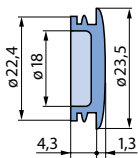

Cap

Marking	Surface	Gray	Black	Red	Blue	Yellow	Green
Without line	Matt	040-5015	040-5025	040-5035	040-5045	040-5055	040-5065
	Glossy	040-5010	040-5020	040-5030	040-5040	040-5050	040-5060
With line	Matt	040-5615	040-5625	040-5635	040-5645	040-5655	040-5665
	Glossy	040-5610	040-5620	040-5630	040-5640	040-5650	040-5660

Packaging size: 100 pcs.