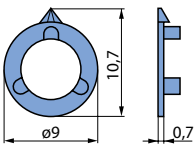

Pointer

Surface	Gray	Black	Red	Blue	Yellow	Green
Matt	041-2015	041-2025	041-2035	041-2045	041-2055	041-2065
Glossy	041-2010	041-2020	041-2030	041-2040	041-2050	041-2060

Packaging size: 100 pcs.