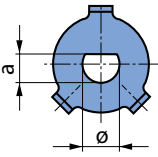

Packaging size: 100 pcs.

Knob Program Additions

Locking Set

Locks arrow dial or figure dial \varnothing 20-63 mm on front panel (protection against unintentional turning).

| Locking Set, Consisting of | Gray | Black | Clear Transp. | Clear Transp. with Line |
|----------------------------|----------|----------|---------------|-------------------------|
| Screw with knob | 026-2010 | 026-2020 | – | – |
| Locking piece | – | – | 026-2100 | 026-2200 |