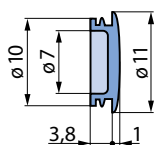

Cap

Marking	Surface	Gray	Black	Red	Blue	Yellow	Green
Without line	Matt	040-3015	040-3025	040-3035	040-3045	040-3055	040-3065
	Glossy	040-3010	040-3020	040-3030	040-3040	040-3050	040-3060
With line	Matt	040-3615	040-3625	040-3635	040-3645	040-3655	040-3665
	Glossy	040-3610	040-3620	040-3630	040-3640	040-3650	040-3660

Packaging size: 100 pcs.