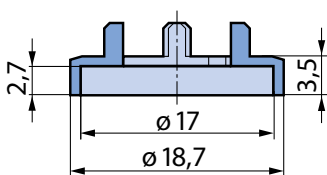

Nut Cover

Marking	Surface	Gray	Black	Red
Without line	Matt	044-3015	044-3025	044-3035
	Glossy	044-3010	044-3020	044-3030
With line	Matt	044-3115	044-3125	044-3135
	Glossy	044-3110	044-3120	044-3130
Only for wing knob	Matt	044-3215	044-3225	044-3235
	Glossy	044-3210	044-3220	044-3230

Packaging size: 100 pcs.