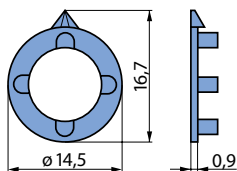

Pointer

Surface	Gray	Black	Red	Blue	Yellow	Green
Matt	041-3015	041-3025	041-3035	041-3045	041-3055	041-3065
Glossy	041-3010	041-3020	041-3030	041-3040	041-3050	041-3060

Packaging size: 100 pcs.