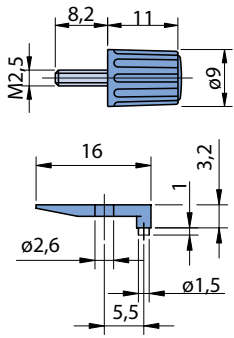

| Marking | Surface | Gray | Black | Red |
|--------------|---------|----------|----------|----------|
| Without line | Glossy | 040-8010 | 040-8020 | 040-8030 |

Packaging size: 100 pcs.

Pointer

| Surface | Gray | Black | Red |
|---------|----------|----------|----------|
| Glossy | 041-7110 | 041-7120 | 041-7130 |

Packaging size: 100 pcs.

Knob Program Additions

Locking Set

Locks arrow dial or figure dial \varnothing 20-63 mm on front panel (protection against unintentional turning).

| Locking Set, Consisting of | Gray | Black | Clear Transp. | Clear Transp. with Line |
|----------------------------|----------|----------|---------------|-------------------------|
| Screw with knob | 026-2010 | 026-2020 | – | – |
| Locking piece | – | – | 026-2100 | 026-2200 |