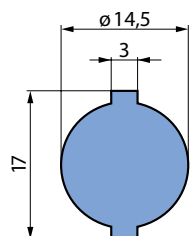

Wing Knob

Marking	a	d	$\varnothing$	Gray		Black	
				Matt	Glossy	Matt	Glossy
Without line	5.2	–	3	023-3115	023-3110	023-3125	023-3120
	5.2	–	1/8"	023-3215	023-3210	023-3225	023-3220
	5.2	–	4	023-3315	023-3310	023-3325	023-3320
	7.0	3.2	6	023-3415	023-3410	023-3425	023-3420
	7.0	3.2	1/4"	023-3515	023-3510	023-3525	023-3520

Packaging size: 100 pcs.