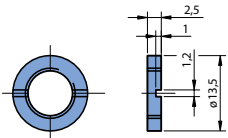

Slotted Nut (Brass)

Starting with the knobs $\varnothing$ 14.5 mm, stators can be mounted directly underneath the slotted nut of the central mounting bushing of the switch.

Thread	M6 x 0.75	M7 x 0.75	M8 x 0.75	M10 x 0.75	3/8" - 32
Slotted nut	046-1000	046-1500	046-2000	046-3000	046-4000