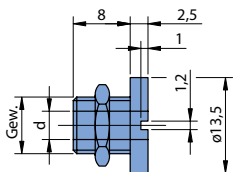

Mounting Aid

Stators for knobs $\varnothing$ 14.5 mm or larger can be mounted directly to the bushing on the front panel in cases where the switch does not have a central mounting.

Mounting aid with through-hole $\varnothing$ 6 mm	047-3000