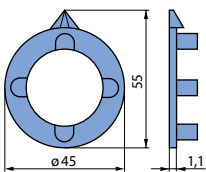

Knob

Marking	d	Ø	Gray, Glossy	Black, Glossy
Without line	4.05	6	020-7410	020-7420
	3.2	1/4"	020-7510	020-7520
With line	4.05	6	021-7410	021-7420
	3.2	1/4"	021-7510	021-7520

Packaging size: 50 pcs.

Crank Knob

Marking	d	Ø	Gray, Glossy	Black, Glossy
	4.05	6	020-8410	020-8420

Packaging size: 40 pcs.

Cap

Marking	Surface	Gray	Black	Red
Without line	Glossy	040-8010	040-8020	040-8030

Packaging size: 100 pcs.

Pointer

Surface	Gray	Black	Red
Glossy	041-7110	041-7120	041-7130

Packaging size: 100 pcs.