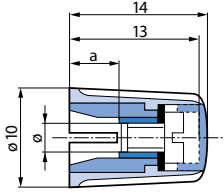

Classic Collet Knobs

Knob Size: $\varnothing$ 10 mm

Knob

Marking	a	$\varnothing$	Gray		Black	
			Matt	Glossy	Matt	Glossy
Without line	4.5	2	020-2015	020-2010	020-2025	020-2020
	5.2	3	020-2115	020-2110	020-2125	020-2120
	5.2	1/8"	020-2215	020-2210	020-2225	020-2220
	5.2	4	020-2315	020-2310	020-2325	020-2320
With line	4.5	2	021-2015	021-2010	021-2025	021-2020
	5.2	3	021-2115	021-2110	021-2125	021-2120
	5.2	1/8"	021-2215	021-2210	021-2225	021-2220
	5.2	4	021-2315	021-2310	021-2325	021-2320

Packaging size: 100 pcs.