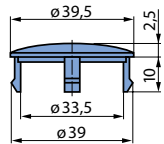

Knob

Marking	d	Ø	Gray, Glossy	Black, Glossy
Without line	4.05	6	020-7410	020-7420
	3.2	1/4"	020-7510	020-7520
With line	4.05	6	021-7410	021-7420
	3.2	1/4"	021-7510	021-7520

Packaging size: 50 pcs.

Crank Knob

Marking	d	Ø	Gray, Glossy	Black, Glossy
	4.05	6	020-8410	020-8420

Packaging size: 40 pcs.

Cap

Marking	Surface	Gray	Black	Red
Without line	Glossy	040-8010	040-8020	040-8030

Packaging size: 100 pcs.

Pointer

Surface	Gray	Black	Red
Glossy	041-7110	041-7120	041-7130

Packaging size: 100 pcs.