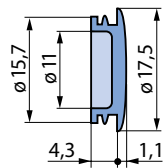

Classic Collet Knobs

Knob Size: Ø 21 mm

Knob

Marking	a	d	Ø	Gray		Black	
				Matt	Glossy	Matt	Glossy
Without line 	8.3	–	4	020-4315	020-4310	020-4325	020-4320
	10	4.05	6	020-4415	020-4410	020-4425	020-4420
	10	3.2	1/4"	020-4515	020-4510	020-4525	020-4520
With line 	8.3	–	4	021-4315	021-4310	021-4325	021-4320
	10	4.05	6	021-4415	021-4410	021-4425	021-4420
	10	3.2	1/4"	021-4515	021-4510	021-4525	021-4520

Packaging size: 100 pcs.

Wing Knob

Marking	a	d	Ø	Gray		Black	
				Matt	Glossy	Matt	Glossy
Without line 	8.3	–	4	023-4315	023-4310	023-4325	023-4320
	10	4.05	6	023-4415	023-4410	023-4425	023-4420
	10	3.2	1/4"	023-4515	023-4510	023-4525	023-4520

Packaging size: 100 pcs.

Cap

Marking	Surface	Gray	Black	Red	Blue	Yellow	Green
Without line 	Matt	040-4015	040-4025	040-4035	040-4045	040-4055	040-4065
	Glossy	040-4010	040-4020	040-4030	040-4040	040-4050	040-4060
With line 	Matt	040-4615	040-4625	040-4635	040-4645	040-4655	040-4665
	Glossy	040-4610	040-4620	040-4630	040-4640	040-4650	040-4660

Packaging size: 100 pcs.

Pointer

Surface	Gray	Black	Red	Blue	Yellow	Green
Matt	041-4015	041-4025	041-4035	041-4045	041-4055	041-4065
Glossy	041-4010	041-4020	041-4030	041-4040	041-4050	041-4060

Packaging size: 100 pcs.