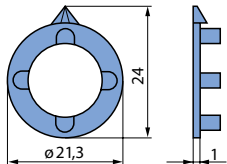

Classic Collet Knobs

Knob Size: Ø 21 mm

Knob

Marking	a	d	Ø	Gray		Black	
				Matt	Glossy	Matt	Glossy
Without line 	8.3	–	4	020-4315	020-4310	020-4325	020-4320
	10	4.05	6	020-4415	020-4410	020-4425	020-4420
	10	3.2	1/4"	020-4515	020-4510	020-4525	020-4520
With line 	8.3	–	4	021-4315	021-4310	021-4325	021-4320
	10	4.05	6	021-4415	021-4410	021-4425	021-4420
	10	3.2	1/4"	021-4515	021-4510	021-4525	021-4520

Packaging size: 100 pcs.

Wing Knob

Marking	a	d	Ø	Gray		Black	
				Matt	Glossy	Matt	Glossy
Without line 	8.3	–	4	023-4315	023-4310	023-4325	023-4320
	10	4.05	6	023-4415	023-4410	023-4425	023-4420
	10	3.2	1/4"	023-4515	023-4510	023-4525	023-4520

Packaging size: 100 pcs.

Cap

Marking	Surface	Gray	Black	Red	Blue	Yellow	Green
Without line 	Matt	040-4015	040-4025	040-4035	040-4045	040-4055	040-4065
	Glossy	040-4010	040-4020	040-4030	040-4040	040-4050	040-4060
With line 	Matt	040-4615	040-4625	040-4635	040-4645	040-4655	040-4665
	Glossy	040-4610	040-4620	040-4630	040-4640	040-4650	040-4660

Packaging size: 100 pcs.

Pointer

Surface	Gray	Black	Red	Blue	Yellow	Green
Matt	041-4015	041-4025	041-4035	041-4045	041-4055	041-4065
Glossy	041-4010	041-4020	041-4030	041-4040	041-4050	041-4060

Packaging size: 100 pcs.