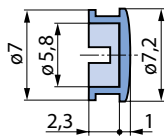

Cap

Marking	Surface	Gray	Black	Red	Blue	Yellow	Green
	Matt	040-1015	040-1025	040-1035	040-1045	040-1055	040-1065
	Glossy	040-1010	040-1020	040-1030	040-1040	040-1050	040-1060
	Matt	040-1615	040-1625	040-1635	040-1645	040-1655	040-1665
	Glossy	040-1610	040-1620	040-1630	040-1640	040-1650	040-1660

Packaging size: 100 pcs.