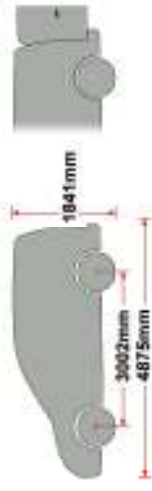

VW CADDY MAXI 2007 - 2010 STANDARD ROOF, TWIN DOORS