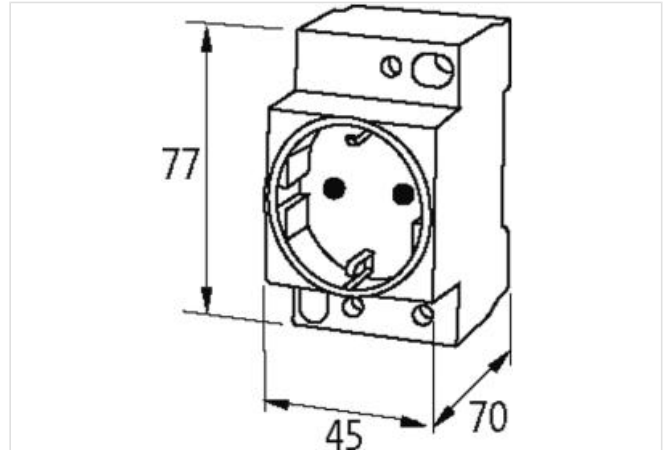

Commercial data

ECLASS-6.0	27189217
ECLASS-6.1	27142305
ECLASS-7.0	27142305
ECLASS-8.0	27142305
ECLASS-9.0	27142305
ECLASS-10.1	27142305
ECLASS-11.1	27142305
ECLASS-12.0	27142305
ETIM-5.0	EC000020
customs tariff number	85366990
GTIN	4048879041447
Packaging unit	1

Mechanical data | Mounting data

Height	77 mm
Width	45 mm
Depth	70 mm