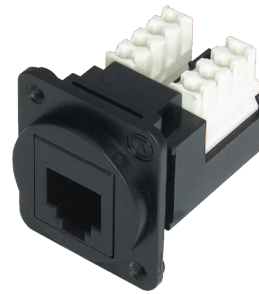

KSH66Dpm