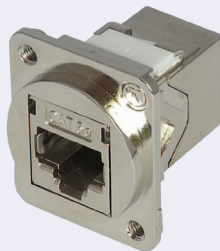

FACK2SDSpm