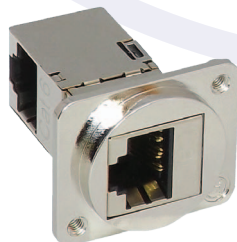

SACK90SDSpm