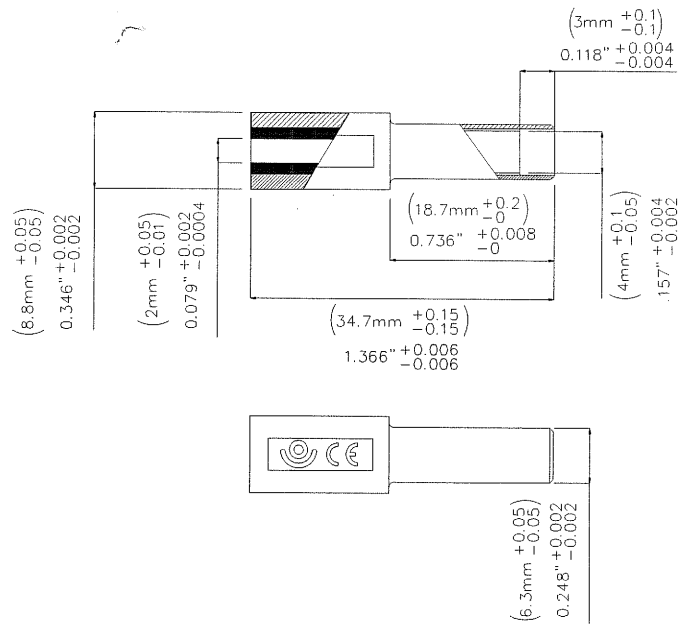

MUELLER®

MODEL: BU-P72916-X

Features

- 4mm banana jack to 2mm banana jack adapter
- Adapts 2mm to 4mm safety-sheathed banana plugs
- Rating: 33 Vac / 70 Vdc, 10A

Materials

- Insulation: Polyamide
- Plug body: Nickel plated Brass

Specifications

Max Current	Max. 10A
Max Voltage	33 V AC / 70 V DC
Temperature	-20° C + 80° C
Max Resistance	Less than 0 .8 mΩ

Rating: *hands free testing* in controlled environment: 70Vrms max. For CE compliance: Not intended for hand-held use at voltages above 33Vrms/70Vdc