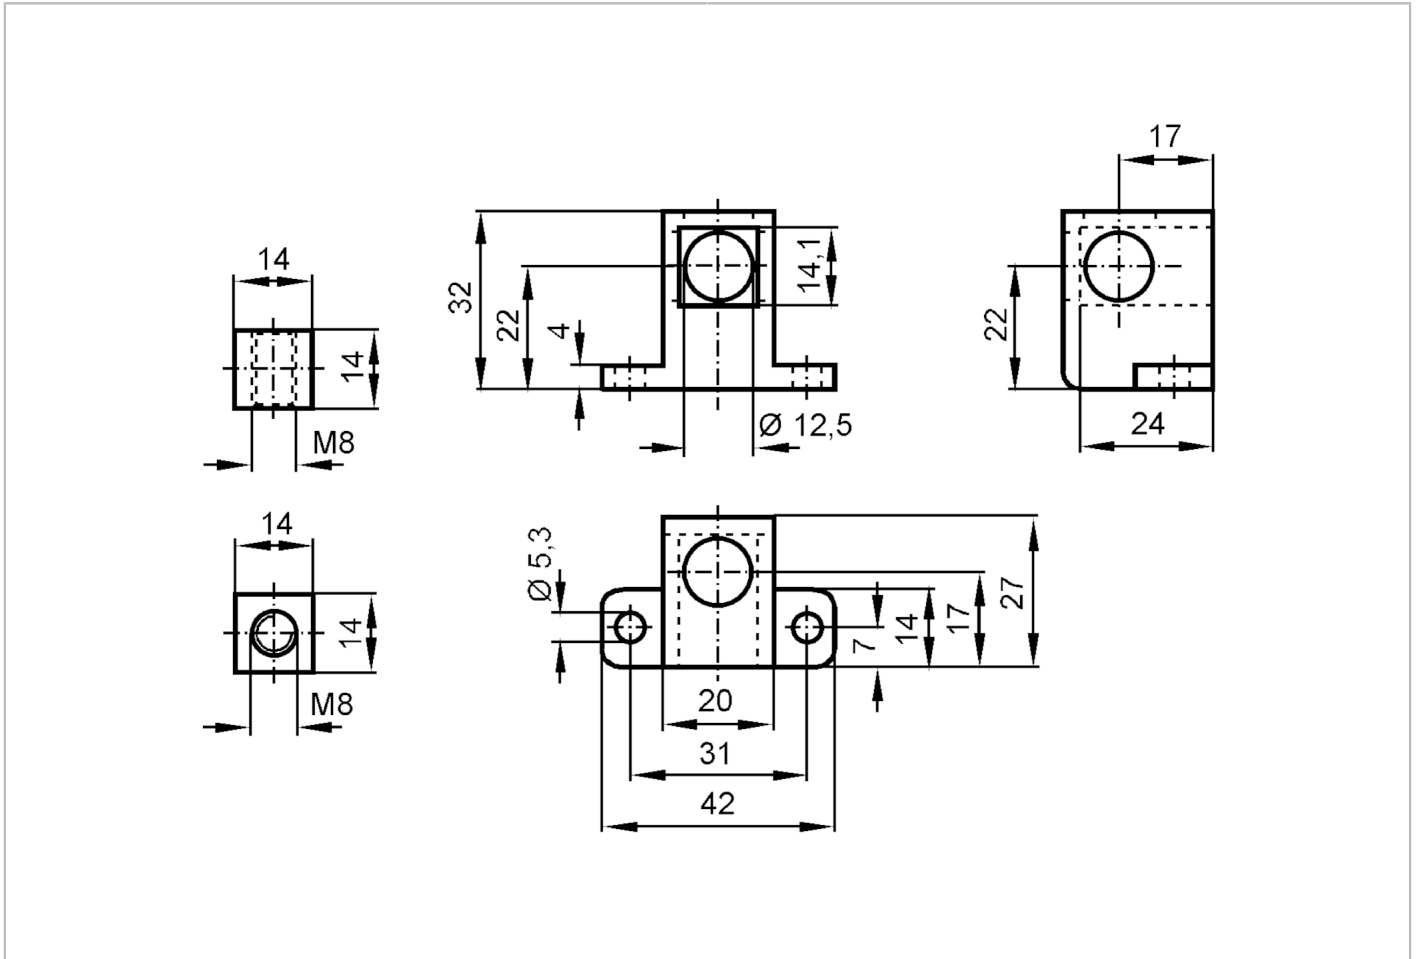

E20950

Mounting cube for aluminium profiles

SYSTEM COMPONENT CUBE

Mechanical data	
Weight	[g] 113
Type of mounting	aluminium profile
Dimensions	[mm] M8
Thread designation	M8
Materials	diecast zinc
Remarks	
Pack quantity	1 pcs.