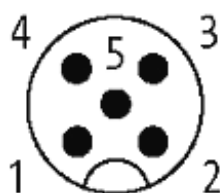

## M12 male 90° / M12 female 0° shielded

PUR 5x0.34 shielded gy 3m

Male 90° to female straight  
M12 - M12, 5-pole

Plastic housings with good resistance against chemicals and oils. The resistance to aggressive media should be individually tested for your application. Further details on request. Further cable lengths on request.

#### Illustration

Male

Female

Product may differ from Image