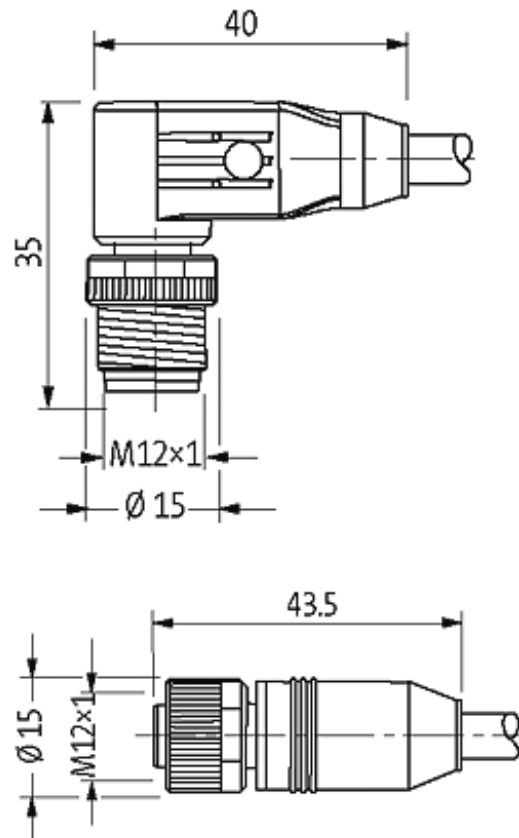

## M12 male 90° / M12 female 0° shielded

PUR 5x0.34 shielded gy 3m

Male 90° to female straight  
M12 - M12, 5-pole

Plastic housings with good resistance against chemicals and oils. The resistance to aggressive media should be individually tested for your application. Further details on request. Further cable lengths on request.

#### Illustration

Male

Female

Product may differ from Image

### Technical Data

|                               |   |
|-------------------------------|---|
| Operating voltage             | max. 60 V AC/DC   |
| Operating current per contact | max. 4 A  |
| Locking of ports              | Screw thread M12 × 1 mm (recommended torque 0.6 Nm) self-securing |
| Protection                    | IP67 inserted and tightened (EN 60529)                            |

The information in this brochure has been compiled with the utmost care.

Liability for the correctness completeness and topicality of the information is restricted to gross negligence. Version: 05/15

|                            |                |
|----------------------------|----------------|
| Outer diameter             | approx. 5.9 mm |
| Bend radius (fixed)        | 10 × outer Ø   |
| Bend radius (moving)       | 15 × outer Ø   |
| Temperature range (fixed)  | -40...+80 °C   |
| Temperature range (mobile) | -5...+70 °C    |
| Shielded                   | yes            |