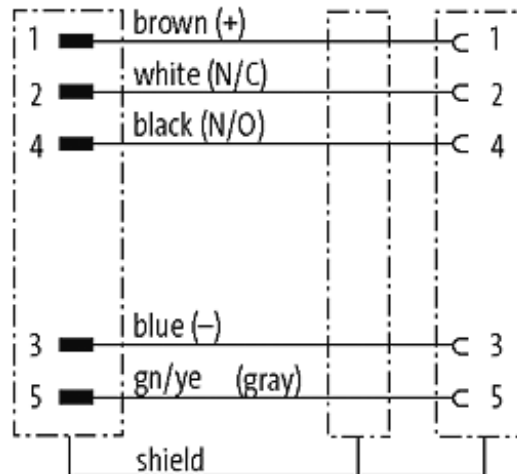

## M12 male 90° / M12 female 0° shielded

PUR 5x0.34 shielded gy 3m

Male 90° to female straight  
M12 - M12, 5-pole

Plastic housings with good resistance against chemicals and oils. The resistance to aggressive media should be individually tested for your application. Further details on request. Further cable lengths on request.

#### Illustration

Male

Female

Product may differ from Image