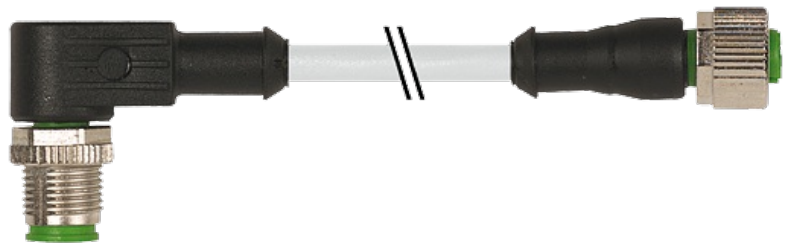

## M12 male 90° / M12 female 0° shielded

PUR 5x0.34 shielded gy 3m

Male 90° to female straight  
M12 - M12, 5-pole

Plastic housings with good resistance against chemicals and oils. The resistance to aggressive media should be individually tested for your application. Further details on request. Further cable lengths on request.

#### Illustration

Male

Female

Product may differ from Image