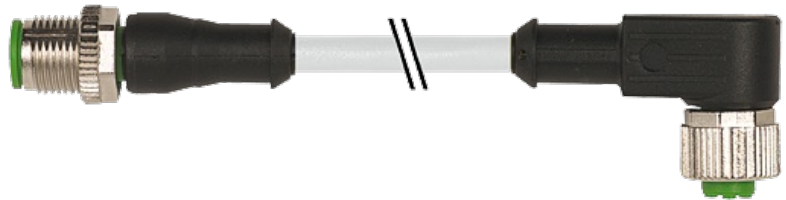

M12 MALE 0° / M12 FEMALE 90° SHIELDED

PUR 4X0.34 shielded GRAY, UL/CSA, drag ch 3.5m

Male straight to female 90°
M12 - M12, 4-pole
shielded

Plastic housings with good resistance against chemicals and oils. The resistance to aggressive media should be individually tested for your application. Further details on request. Further cable lengths on request.

[Link to Product](#)

Illustration

Male

Female

Product may differ from Image