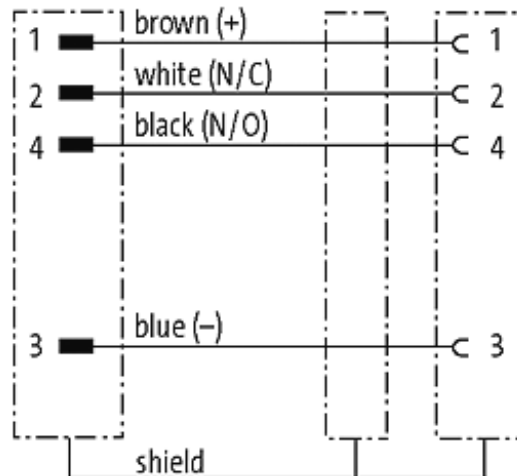

M12 MALE 0° / M12 FEMALE 90° SHIELDED

PUR 4X0.34 shielded GRAY, UL/CSA, drag ch 3.5m

Male straight to female 90°
M12 - M12, 4-pole
shielded

Plastic housings with good resistance against chemicals and oils. The resistance to aggressive media should be individually tested for your application. Further details on request. Further cable lengths on request.

[Link to Product](#)

Illustration

Male

Female

Product may differ from Image