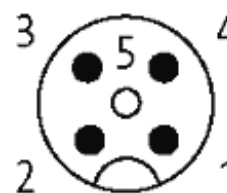

M12 MALE 0° / M12 FEMALE 90° SHIELDED

PUR 4X0.34 shielded GRAY, UL/CSA, drag ch 3.5m

Male straight to female 90°
M12 - M12, 4-pole
shielded

Plastic housings with good resistance against chemicals and oils. The resistance to aggressive media should be individually tested for your application. Further details on request. Further cable lengths on request.

[Link to Product](#)

Illustration

Male

Female

Product may differ from Image