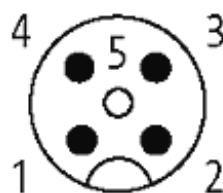

M12 MALE 0° / M12 FEMALE 90° SHIELDED

PUR 4X0.34 shielded GRAY, UL/CSA, drag ch 3.5m

Male straight to female 90°
M12 - M12, 4-pole
shielded

Plastic housings with good resistance against chemicals and oils. The resistance to aggressive media should be individually tested for your application. Further details on request. Further cable lengths on request.

[Link to Product](#)

Illustration

Male

Female

Product may differ from Image