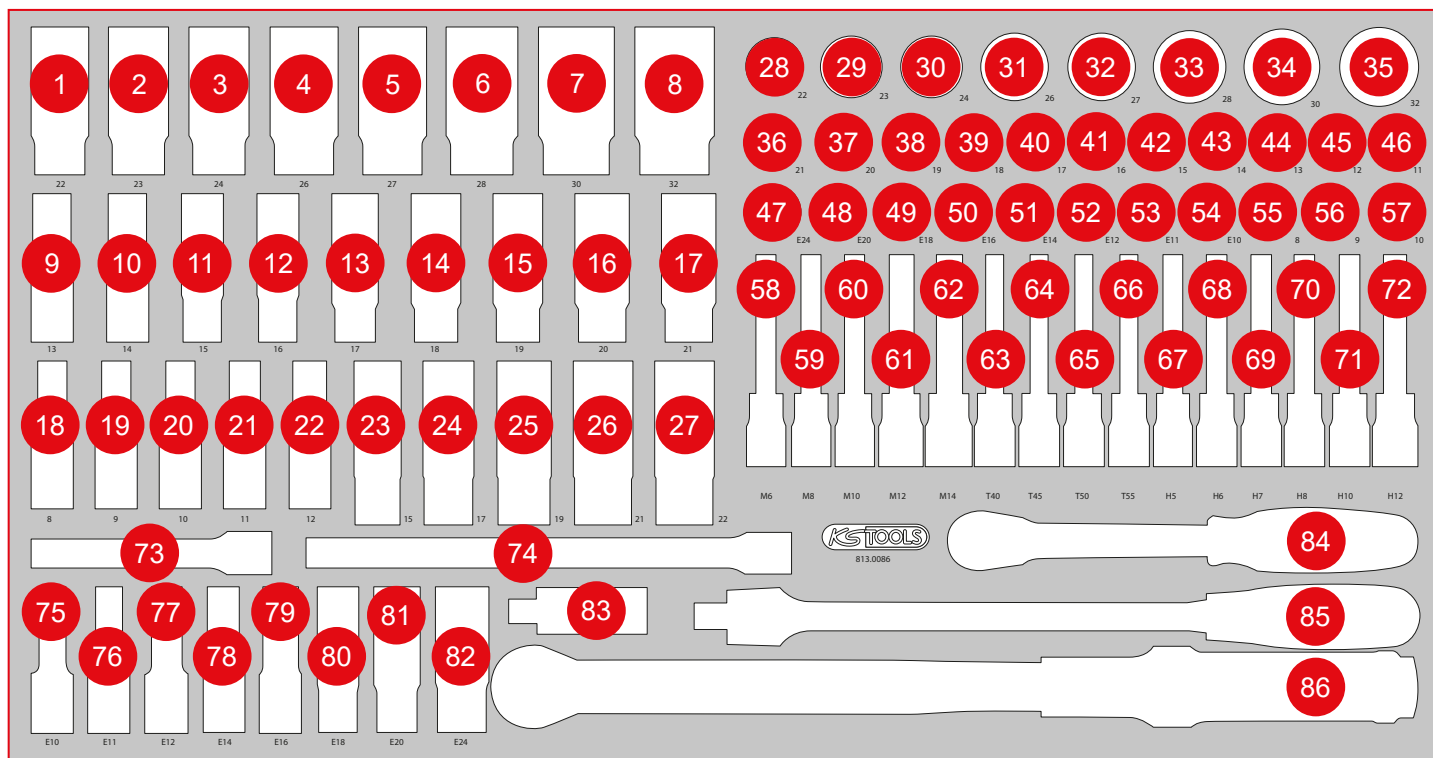

813.0086

**L** 1/2" Socket spanner set

86

755 x 398

P25

Pos.	Code	Description	pcs	Pos.	Code	Description	pcs	Pos.	Code	Description	pcs
1	917.1252	1/2" Hexagonal socket, deep, 22 mm	1	16	917.1258	1/2" Hexagonal socket, deep, 20 mm	1	31	917.1343	1/2" Hexagonal socket, 26 mm	1
2	917.1315	1/2" Hexagonal socket, deep, 23 mm	1	17	917.1259	1/2" Hexagonal socket, deep, 21 mm	1	32	917.1227	1/2" Hexagonal socket, 27 mm	1
3	917.1257	1/2" Hexagonal socket, deep, 24 mm	1	18	917.1313	1/2" Hexagonal socket, deep, 8 mm	1	33	917.1344	1/2" Hexagonal socket, 28 mm	1
4	917.1337	1/2" Hexagonal socket, deep, 26 mm	1	19	917.1309	1/2" Hexagonal socket, deep, 9 mm	1	34	917.1230	1/2" Hexagonal socket, 30 mm	1
5	917.1254	1/2" Hexagonal socket, deep, 27 mm	1	20	917.1240	1/2" Hexagonal socket, deep, 10 mm	1	35	917.1232	1/2" Hexagonal socket, 32 mm	1
6	917.1338	1/2" Hexagonal socket, deep, 28 mm	1	21	917.1241	1/2" Hexagonal socket, deep, 11 mm	1	36	917.1221	1/2" Hexagonal socket, 21 mm	1
7	917.1255	1/2" Hexagonal socket, deep, 30 mm	1	22	917.1242	1/2" Hexagonal socket, deep, 12 mm	1	37	917.1220	1/2" Hexagonal socket, 20 mm	1
8	917.1256	1/2" Hexagonal socket, deep, 32 mm	1	23	515.0991	SlimPOWER 1/2"Alloy rim impact socket, 15 mm	1	38	917.1219	1/2" Hexagonal socket, 19 mm	1
9	917.1243	1/2" Hexagonal socket, deep, 13 mm	1	24	515.0992	SlimPOWER 1/2"Alloy rim impact socket, 17 mm	1	39	917.1218	1/2" Hexagonal socket, 18 mm	1
10	917.1244	1/2" Hexagonal socket, deep, 14 mm	1	25	515.0993	SlimPOWER 1/2"Alloy rim impact socket, 19 mm	1	40	917.1217	1/2" Hexagonal socket, 17 mm	1
11	917.1245	1/2" Hexagonal socket, deep, 15 mm	1	26	515.0994	SlimPOWER 1/2"Alloy rim impact socket, 21 mm	1	41	917.1216	1/2" Hexagonal socket, 16 mm	1
12	917.1246	1/2" Hexagonal socket, deep, 16 mm	1	27	515.0995	SlimPOWER 1/2"Alloy rim impact socket, 22 mm	1	42	917.1215	1/2" Hexagonal socket, 15 mm	1
13	917.1247	1/2" Hexagonal socket, deep, 17 mm	1	28	917.1222	1/2" Hexagonal socket, 22 mm	1	43	917.1214	1/2" Hexagonal socket, 14 mm	1
14	917.1248	1/2" Hexagonal socket, deep, 18 mm	1	29	917.1223	1/2" Hexagonal socket, 23 mm	1	44	917.1213	1/2" Hexagonal socket, 13 mm	1
15	917.1249	1/2" Hexagonal socket, deep, 19 mm	1	30	917.1224	1/2" Hexagonal socket, 24 mm	1	45	917.1212	1/2" Hexagonal socket, 12 mm	1