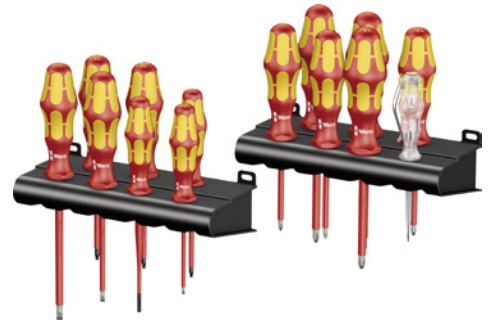

VDE Lasertip screwdriver set

7-14 pieces, mixed content

Application:

For working on live components.

Execution:

- Protective insulation according to DIN EN 60900
- Ergonomic power grip
- Lasertip blade from a blade width of 3.5 mm
- Individually tested

Advantage:

- Multi-component handle for greater comfort
- High degree of torque transmission
- Micro-roughened, sharp-edged surface texture created by laser tip securely holds the screwdriver in the screw head
- Cam-Out effect is reduced
- Lower contact force required

Art. no.	52727 430
Brand	WERA
Manufacturer Part Number	05105631001
Tip type	Slot, PH, PZ, TX
Number of pieces in assortment/set	14
Tip size	PH1, PH2, PZ1, PZ2, PZ1 + slot, PZ2 + slot, TX10, TX15, TX20, Slot 2.5 mm, Slot 3 mm, Slot 3.5 mm, Slot 4 mm, Slot 5.5 mm
Gross Weight	1.190 kg
Product Group	542