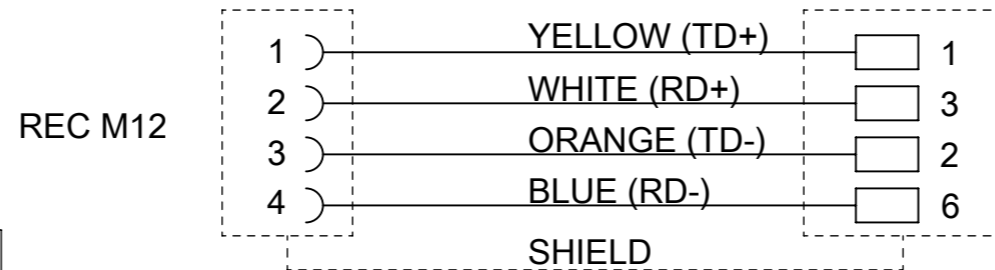

WIRING DIAGRAM

PANEL CUTOUT

TABLE 1

MOLEX PN	ENGINEERING NO.	L [mm]	Tol. [mm]
1201080519	ERWPAU7012M010	1000	+40
1201080520	ERWPAU7012M020	2000	+60
1201088377	ERWPAU7012M005	500	+40
1201088378	ERWPAU7012M030	3000	+60
1201088379	ERWPAU7012M040	4000	+60
1201088380	ERWPAU7012M050	5000	+60
1201088530	ERWPAU7012M003	300	+40
1201088750	ERWPAU7012M015	1500	+60
1201088751	ERWPAU7012M025	2500	+60

TABLE 2

ITEM	QTY	DESCRIPTION	MATERIAL	FINISH
1	-	CABLE 2x2x22AWG SHLD GREEN	TPU	-
2	4	CONTACT 10 FEMALE	BRONZE	SELECTIVE GOLD OVER NICKEL
3	1	RJ45 DATA PLUG	PA	-
4	1	NUT M16x1.5	BRASS	NICKEL PLATED
5	1	INSERT M12 FEMALE 4P DC BK	ELASTOLLAN	-
6	1	SLEEVE STR L25D10	BRASS	NICKEL PLATED
7	1	O-RING RED	FPM	-
8	1	O-RING BLACK	NBR	-
9	-	POTTING MATERIAL	WEVO	-
10	1	SHELL U12 M12x1 M16x1.5 BM	BRASS	NICKEL PLATED
11	1	LABEL	-	-

NOTES:

MAX. VOLTAGE: 30V
MAX. CURRENT: 1.5A
PROTECTION REC: IP67
PROTECTION RJ45: IP20

SYMBOLS	THIS DRAWING CONTAINS INFORMATION THAT IS PROPRIETARY TO MOLEX ELECTRONIC TECHNOLOGIES, LLC AND SHOULD NOT BE USED WITHOUT WRITTEN PERMISSION		CURRENT REV DESC:				
	DIMENSION UNITS	SCALE	EC NO:	DRWN:	DATE:	CHK'D:	DATE:
∇ = 0	mm	2:1	609166	MMATLA	2018/12/14	DSTACHOWIAK	2018/12/17
∇ = 0	GENERAL TOLERANCES (UNLESS SPECIFIED)		609166	DSTACHOWIAK	2018/12/17	DSTACHOWIAK	2018/12/17
∇ = 0	ANGULAR TOL ± 1.0°		609166	DSTACHOWIAK	2018/12/17	DSTACHOWIAK	2018/12/17
∇ = 0	4 PLACES ±		609166	FGAIK	2016/12/01	FGAIK	2016/12/05
∇ = 0	3 PLACES ±		609166	RSILLER	2016/12/05	RSILLER	2016/12/05
∇ = 0	2 PLACES ± 0.05		INITIAL REVISION:				
∇ = 0	1 PLACE ± 0.3		DRWN: FGAIK		2016/12/01	DOCUMENT NUMBER	
∇ = 0	0 PLACES ± 0.5		APPR: RSILLER		2016/12/05	DOC PART	
■ = 0	DRAFT WHERE APPLICABLE MUST REMAIN WITHIN DIMENSIONS		THIRD ANGLE PROJECTION	DRAWING	SERIES	MATERIAL NUMBER	CUSTOMER
∇ = 0			A3-SIZE	120108	120108	1201088377	GENERAL MARKET