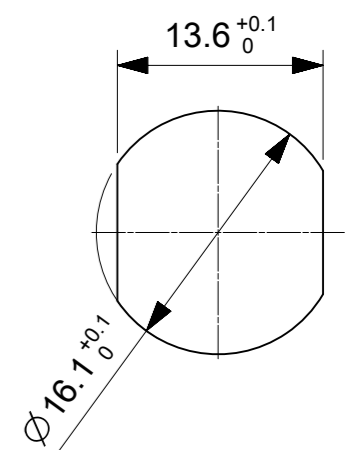

WIRING DIAGRAM

PANEL CUTOUT

TABLE 1

MOLEX PN	ENGINEERING NO.	L [mm]	Tol. [mm]
1201080519	ERWPAU7012M010	1000	+40
1201080520	ERWPAU7012M020	2000	+60
1201088377	ERWPAU7012M005	500	+40
1201088378	ERWPAU7012M030	3000	+60
1201088379	ERWPAU7012M040	4000	+60
1201088380	ERWPAU7012M050	5000	+60
1201088530	ERWPAU7012M003	300	+40
1201088750	ERWPAU7012M015	1500	+60
1201088751	ERWPAU7012M025	2500	+60

TABLE 2

ITEM	QTY	DESCRIPTION	MATERIAL	FINISH
1	-	CABLE 2x2x22AWG SHLD GREEN	TPU	-
2	4	CONTACT 10 FEMALE	BRONZE	SELECTIVE GOLD OVER NICKEL
3	1	RJ45 DATA PLUG	PA	-
4	1	NUT M16x1.5	BRASS	NICKEL PLATED
5	1	INSERT M12 FEMALE 4P DC BK	ELASTOLLAN	-
6	1	SLEEVE STR L25D10	BRASS	NICKEL PLATED
7	1	O-RING RED	FPM	-
8	1	O-RING BLACK	NBR	-
9	-	POTTING MATERIAL	WEVO	-
10	1	SHELL U12 M12x1 M16x1.5 BM	BRASS	NICKEL PLATED
11	1	LABEL	-	-

NOTES:

MAX. VOLTAGE: 30V
MAX. CURRENT: 1.5A
PROTECTION REC: IP67
PROTECTION RJ45: IP20

SYMBOLS	THIS DRAWING CONTAINS INFORMATION THAT IS PROPRIETARY TO MOLEX ELECTRONIC TECHNOLOGIES, LLC AND SHOULD NOT BE USED WITHOUT WRITTEN PERMISSION		CURRENT REV DESC:				
	DIMENSION UNITS	SCALE	EC NO:	DRWN:	DATE:	CHK'D:	DATE:
∇ = 0	mm	2:1	609166	MMATLA	2018/12/14	DSTACHOWIAK	2018/12/17
∇ = 0	GENERAL TOLERANCES (UNLESS SPECIFIED)		609166	DSTACHOWIAK	2018/12/17	DSTACHOWIAK	2018/12/17
∇ = 0	ANGULAR TOL ± 1.0°		609166	DSTACHOWIAK	2018/12/17	DSTACHOWIAK	2018/12/17
∇ = 0	4 PLACES ±		609166	FGAIK	2016/12/01	FGAIK	2016/12/05
∇ = 0	3 PLACES ±		609166	RSILLER	2016/12/05	RSILLER	2016/12/05
∇ = 0	2 PLACES ± 0.05		INITIAL REVISION:				
∇ = 0	1 PLACE ± 0.3		DRWN: FGAIK		2016/12/01	DOCUMENT NUMBER	
∇ = 0	0 PLACES ± 0.5		APPR: RSILLER		2016/12/05	DOC PART	
■ = 0	DRAFT WHERE APPLICABLE MUST REMAIN WITHIN DIMENSIONS		THIRD ANGLE PROJECTION	DRAWING	SERIES	MATERIAL NUMBER	CUSTOMER
∇ = 0			A3-SIZE	120108	120108	1201088377	GENERAL MARKET