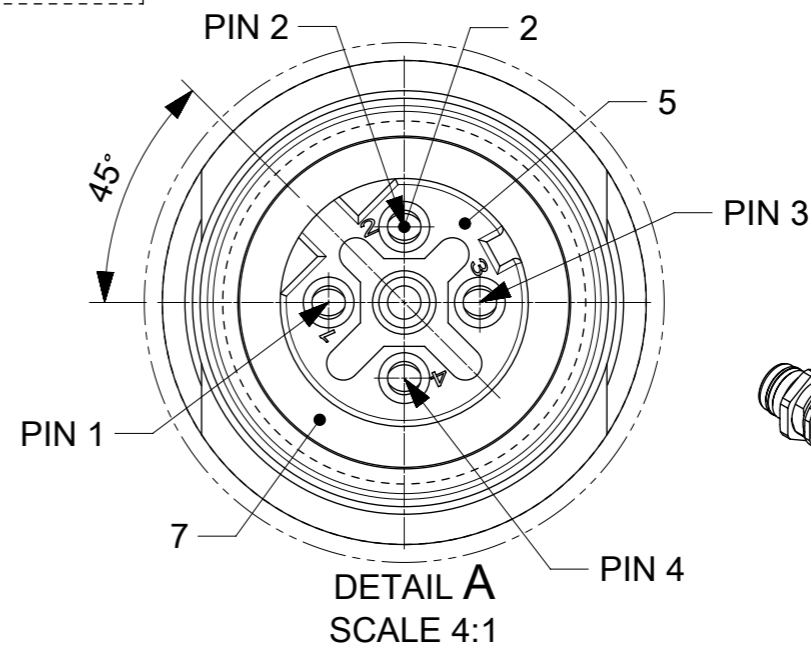

WIRING DIAGRAM

PANEL CUTOUT

TABLE 1

MOLEX PN	ENGINEERING NO.	L [mm]	Tol. [mm]
1201080519	ERWPAU7012M010	1000	+40
1201080520	ERWPAU7012M020	2000	+60
1201088377	ERWPAU7012M005	500	+40
1201088378	ERWPAU7012M030	3000	+60
1201088379	ERWPAU7012M040	4000	+60
1201088380	ERWPAU7012M050	5000	+60
1201088530	ERWPAU7012M003	300	+40
1201088750	ERWPAU7012M015	1500	+60
1201088751	ERWPAU7012M025	2500	+60

TABLE 2

ITEM	QTY	DESCRIPTION	MATERIAL	FINISH
1	-	CABLE 2x2x22AWG SHLD GREEN	TPU	-
2	4	CONTACT 10 FEMALE	BRONZE	SELECTIVE GOLD OVER NICKEL
3	1	RJ45 DATA PLUG	PA	-
4	1	NUT M16x1.5	BRASS	NICKEL PLATED
5	1	INSERT M12 FEMALE 4P DC BK	ELASTOLLAN	-
6	1	SLEEVE STR L25D10	BRASS	NICKEL PLATED
7	1	O-RING RED	FPM	-
8	1	O-RING BLACK	NBR	-
9	-	POTTING MATERIAL	WEVO	-
10	1	SHELL U12 M12x1 M16x1.5 BM	BRASS	NICKEL PLATED
11	1	LABEL	-	-

NOTES:

MAX. VOLTAGE: 30V
MAX. CURRENT: 1.5A
PROTECTION REC: IP67
PROTECTION RJ45: IP20

SYMBOLS	THIS DRAWING CONTAINS INFORMATION THAT IS PROPRIETARY TO MOLEX ELECTRONIC TECHNOLOGIES, LLC AND SHOULD NOT BE USED WITHOUT WRITTEN PERMISSION		CURRENT REV DESC:				
	DIMENSION UNITS	SCALE	EC NO:	DRWN:	DATE:	CHK'D:	DATE:
∇ = 0	mm	2:1	609166	MMATLA	2018/12/14	DSTACHOWIAK	2018/12/17
∇ = 0	GENERAL TOLERANCES (UNLESS SPECIFIED)		609166	DSTACHOWIAK	2018/12/17	DSTACHOWIAK	2018/12/17
∇ = 0	ANGULAR TOL ± 1.0°		609166	DSTACHOWIAK	2018/12/17	DSTACHOWIAK	2018/12/17
∇ = 0	4 PLACES ±		609166	FGAIK	2016/12/01	FGAIK	2016/12/05
∇ = 0	3 PLACES ±		609166	RSILLER	2016/12/05	RSILLER	2016/12/05
∇ = 0	2 PLACES ± 0.05		INITIAL REVISION:				
∇ = 0	1 PLACE ± 0.3		DRWN: FGAIK		2016/12/01	DOCUMENT NUMBER	
∇ = 0	0 PLACES ± 0.5		APPR: RSILLER		2016/12/05	DOC PART	
■ = 0	DRAFT WHERE APPLICABLE MUST REMAIN WITHIN DIMENSIONS		THIRD ANGLE PROJECTION	DRAWING	SERIES	MATERIAL NUMBER	CUSTOMER
∇ = 0			A3-SIZE	120108	120108	1201088377	GENERAL MARKET

REC M12 ETH 4P DC FE WSOR BM XM

PRODUCT CUSTOMER DRAWING

DOCUMENT NUMBER 1201088377 DOC TYPE PSD DOC PART 000 REVISION A1

SHEET NUMBER 1 OF 1