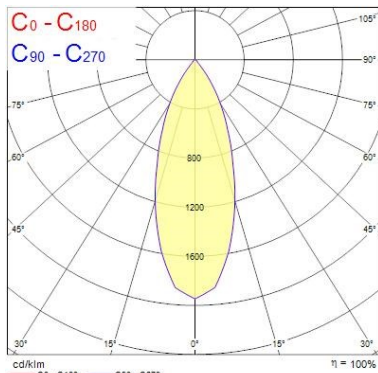

Myriad Deco - Housing only

MYRIAD DECO HOUSING FLOOD 2700K PHDM EM SILVER REF
2057971

Cutout Dimensions (W x L in mm or Diameter in mm)	76
Weight (kg)	1.39
Recessed Depth (mm)	72

Packaging

Single packaging type	Carton
Product EAN number	5025768579716
Packaging single length / height (cm)	17.5
Packaging single width (cm)	15.0
Packaging single depth (cm)	17.5
DUN14 (outer)	05025768579716
Units per outer package	1
Packaging outer length / height (cm)	17.5
Packaging outer width (cm)	15.0
Packaging outer depth (cm)	17.5

PHOTOMETRY

TECHNICAL DRAWINGS