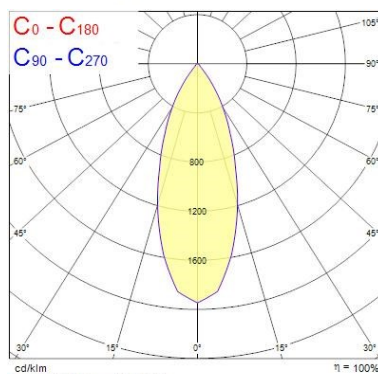

Myriad Deco - Housing only

MYRIAD DECO HOUSING FLOOD 2700K PHDM EM SILVER REF
2057971

Cutout Dimensions (W x L in mm or Diameter in mm)	76
Weight (kg)	1.39
Recessed Depth (mm)	72

Packaging

Single packaging type	Carton
Product EAN number	5025768579716
Packaging single length / height (cm)	17.5
Packaging single width (cm)	15.0
Packaging single depth (cm)	17.5
DUN14 (outer)	05025768579716
Units per outer package	1
Packaging outer length / height (cm)	17.5
Packaging outer width (cm)	15.0
Packaging outer depth (cm)	17.5

PHOTOMETRY

TECHNICAL DRAWINGS