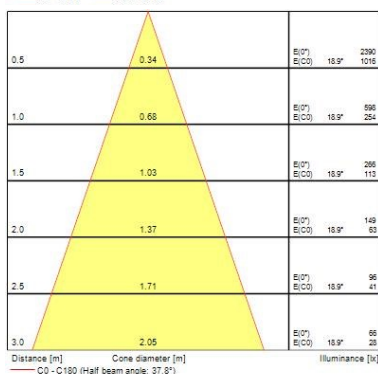

Myriad Deco - Housing only

MYRIAD DECO HOUSING FLOOD 2700K PHDM EM SILVER REF
2057971

Cutout Dimensions (W x L in mm or Diameter in mm)	76
Weight (kg)	1.39
Recessed Depth (mm)	72

Packaging

Single packaging type	Carton
Product EAN number	5025768579716
Packaging single length / height (cm)	17.5
Packaging single width (cm)	15.0
Packaging single depth (cm)	17.5
DUN14 (outer)	05025768579716
Units per outer package	1
Packaging outer length / height (cm)	17.5
Packaging outer width (cm)	15.0
Packaging outer depth (cm)	17.5

PHOTOMETRY

TECHNICAL DRAWINGS