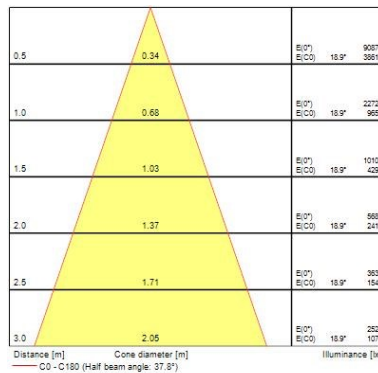

Myriad Deco - Housing only

MYRIAD DECO HOUSING FLOOD 2700K PHDM EM SILVER REF
2057971

Cutout Dimensions (W x L in mm or Diameter in mm)	76
Weight (kg)	1.39
Recessed Depth (mm)	72

Packaging

Single packaging type	Carton
Product EAN number	5025768579716
Packaging single length / height (cm)	17.5
Packaging single width (cm)	15.0
Packaging single depth (cm)	17.5
DUN14 (outer)	05025768579716
Units per outer package	1
Packaging outer length / height (cm)	17.5
Packaging outer width (cm)	15.0
Packaging outer depth (cm)	17.5

PHOTOMETRY

TECHNICAL DRAWINGS