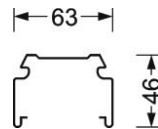

Datasheet

REGIOLUX

Category (ETIM):	Mounting rail
Type:	Mounting rails-SDT
Order number:	18251580100
Certifications:	IP 20/40/54, protection class I, Indoor, CE
Colour of the housing:	traffic white RAL 9016
Weight (net) (kg):	1.6
Dimensions LxWxH/DxH (mm):	1535 x 63 x 46
mounting method:	Mounting rail system mounting
EAN-number:	4020863054459
Commodity code:	94059900

SDT 1500/I • vw • 18251580100

SDT 1500/I

Quick-fit mounting system Mounting rail; Mounting rail made of profiled, torsion-resistant sheet steel, pregalvanised; Housing colour traffic white RAL 9016; Flat ribbon cabling installed and wired on rapid mounting socket unit at the factory. Can be optionally equipped with LED, T5 or T8 device mounts. Please order separately connection and assembly accessories as well as rail end pieces and connectors.

Dimensions LxWxH/DxH (mm): 1535 x 63 x 46
Wiring: 5x1.5 qmm
Certifications: IP 20/40/54, protection class I, Indoor, CE

Regiolux GmbH
Type: SDT 1500/I vw
Article number: 18251580100
Product deep link: <http://www.regiolux.de/de/article/18251580100>