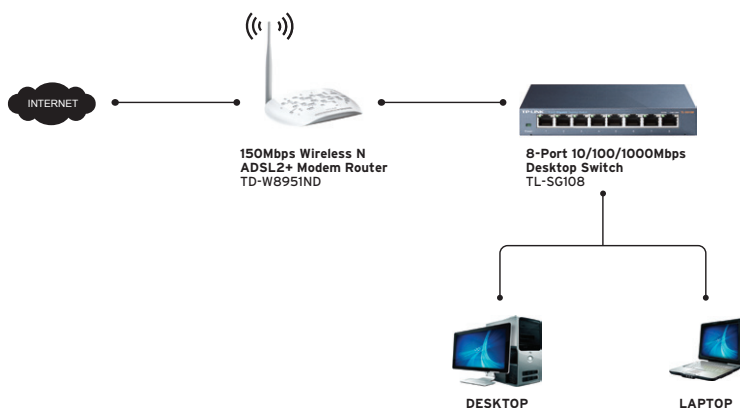

◎ Specifications:

Interface	8 10/100/1000Mbps, Auto-Negotiation, Auto-MDI/MDIX Ports
IEEE Standards	IEEE 802.3, IEEE 802.3u, IEEE 802.3ab, IEEE 802.3x
Protocol	CSMA/CD
Switching Features	Half and Full Duplex, MAC Address Learning, 16Gbps backplane bandwidth IEEE 802.1P QoS
Forwarding Rates	10BASE-T: 14880pps/port; 100BASE-TX: 148800pps/port 1000BASE-T: 1488000pps/port
Data Rates	10/100/1000Mbps at Half Duplex ; 20/200/2000Mbps at Full Duplex
LEDs	Power, Ethernet Ports(1, 2, 3, 4, 5, 6, 7, 8)
Transfer Method	Store and Forward
Power Supply	9V 0.85A
Certifications	CE, FCC, RoHS
Dimensions (W x D x H)	6.2 x 4.0 x 1.0 in. (158 x 100.7 x 25.4 mm)
Environment	Operating Temperature: 0°C~40°C (32°F~104°F) Storage Temperature: -40°C~70°C (-40°F~158°F) Operating Humidity: 10% ~ 90% non-condensing Storage Humidity: 5%~90% non-condensing

◎ Diagram:

TYPICAL NETWORK SETUP

Package:

- 8-Port 10/100/1000Mbps Desktop Switch TL-SG108
- User Guide
- Power Adapter

Related Products:

- 150Mbps Wireless N ADSL2+ Modem Router TD-W8951ND