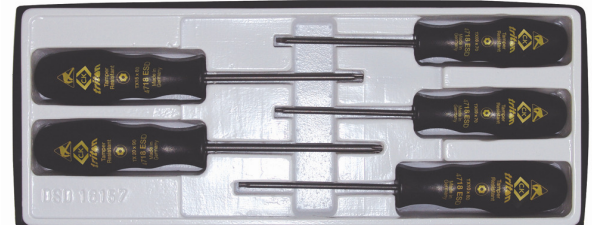

PRODUCT SPECIFICATION

**Carl
Kammerling**

International

Brand	C.K
Product Range	Triton ESD Screwdrivers
Catalogue number	4852ESD, 4718ESD, 4722ESD, 4723ESD, 4725ESD, 4730ESD, 4741ESD, 4797ESD
Date	12/11/2008

Range Description

A range of screwdrivers with ESD protection

Features

- Tri-lobe handles for comfort in use and effective delivery of torque
- Electro Statically Dissipative to protect sensitive electronic components
- Blades made from premium quality Chrome Vanadium Molybdenum steel for strength
- Tips accurately machined for the ultimate screw fit

TRITON ESD

4718

4722

4723

4725