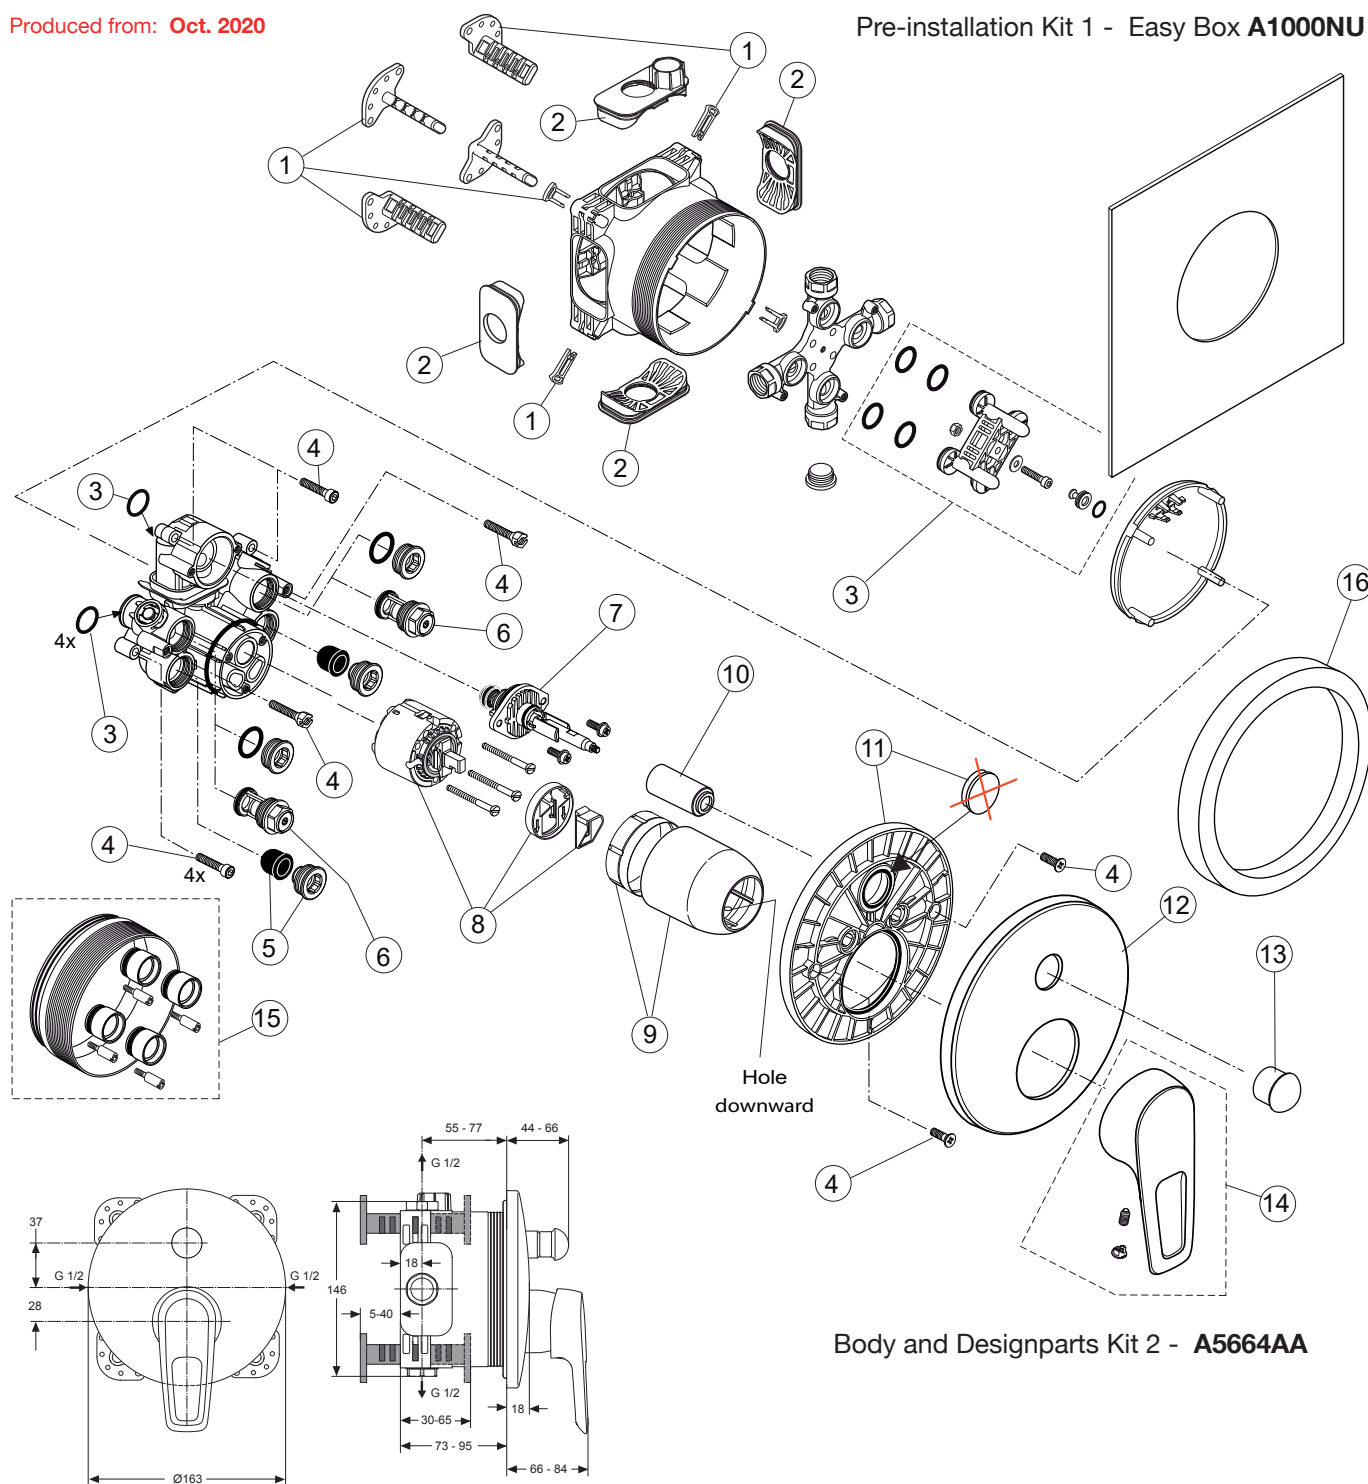

Ceramix Blue

A5664..

Ideal Standard

Produced from: Oct. 2020

Pre-installation Kit 1 - Easy Box A1000NU

Body and Designparts Kit 2 - A5664AA

Replace XX with the appropriate finish code
chrome = AA,

Example spare part order:
A 960 893 AA in chrome

Pos.	Description	Part-Number	Qty.	Pos.	Description	Part-Number	Qty.
1	Install. depth adjust.	A 963 131 NU	1 Set	13	Pull knob	A 960 897 XX	1 pcs
2	Side sealing	A 963 132 NU	1 Set	14	Lever compl. with Logo ISI	A 963 227 XX	1 pcs
3	Flushing device cpl.	A 963 146 NU	1 Set	15	Extension kit 20mm	A 960 704 NU	1 Set
4	Screw set complete	A 960 890 NU	1 Set		Extension kit 40mm	A 962 476 NU	1 Set
5	Low noise insert	A 960 891 NU	1 pcs	16	Distance frame 20mm	A 960 705 XX	1 pcs
6	Stop valve	A 960 706 NU	2 pcs				
7	Diverter complete	A 963 443 NU	1 pcs				
8	Cartridge with ECO-kit	A 960 500 NU	1 pcs				
9	Cover + Clamping + O-ring	A 960 893 XX	1 pcs				
10	Cover / Cap for diverter	A 960 894 XX	1 pcs				
11	Escutcheon holder compl.	A 960 895 NU	1 Set				
12	Escutcheon B/S curved	A 960 896 XX	1 pcs