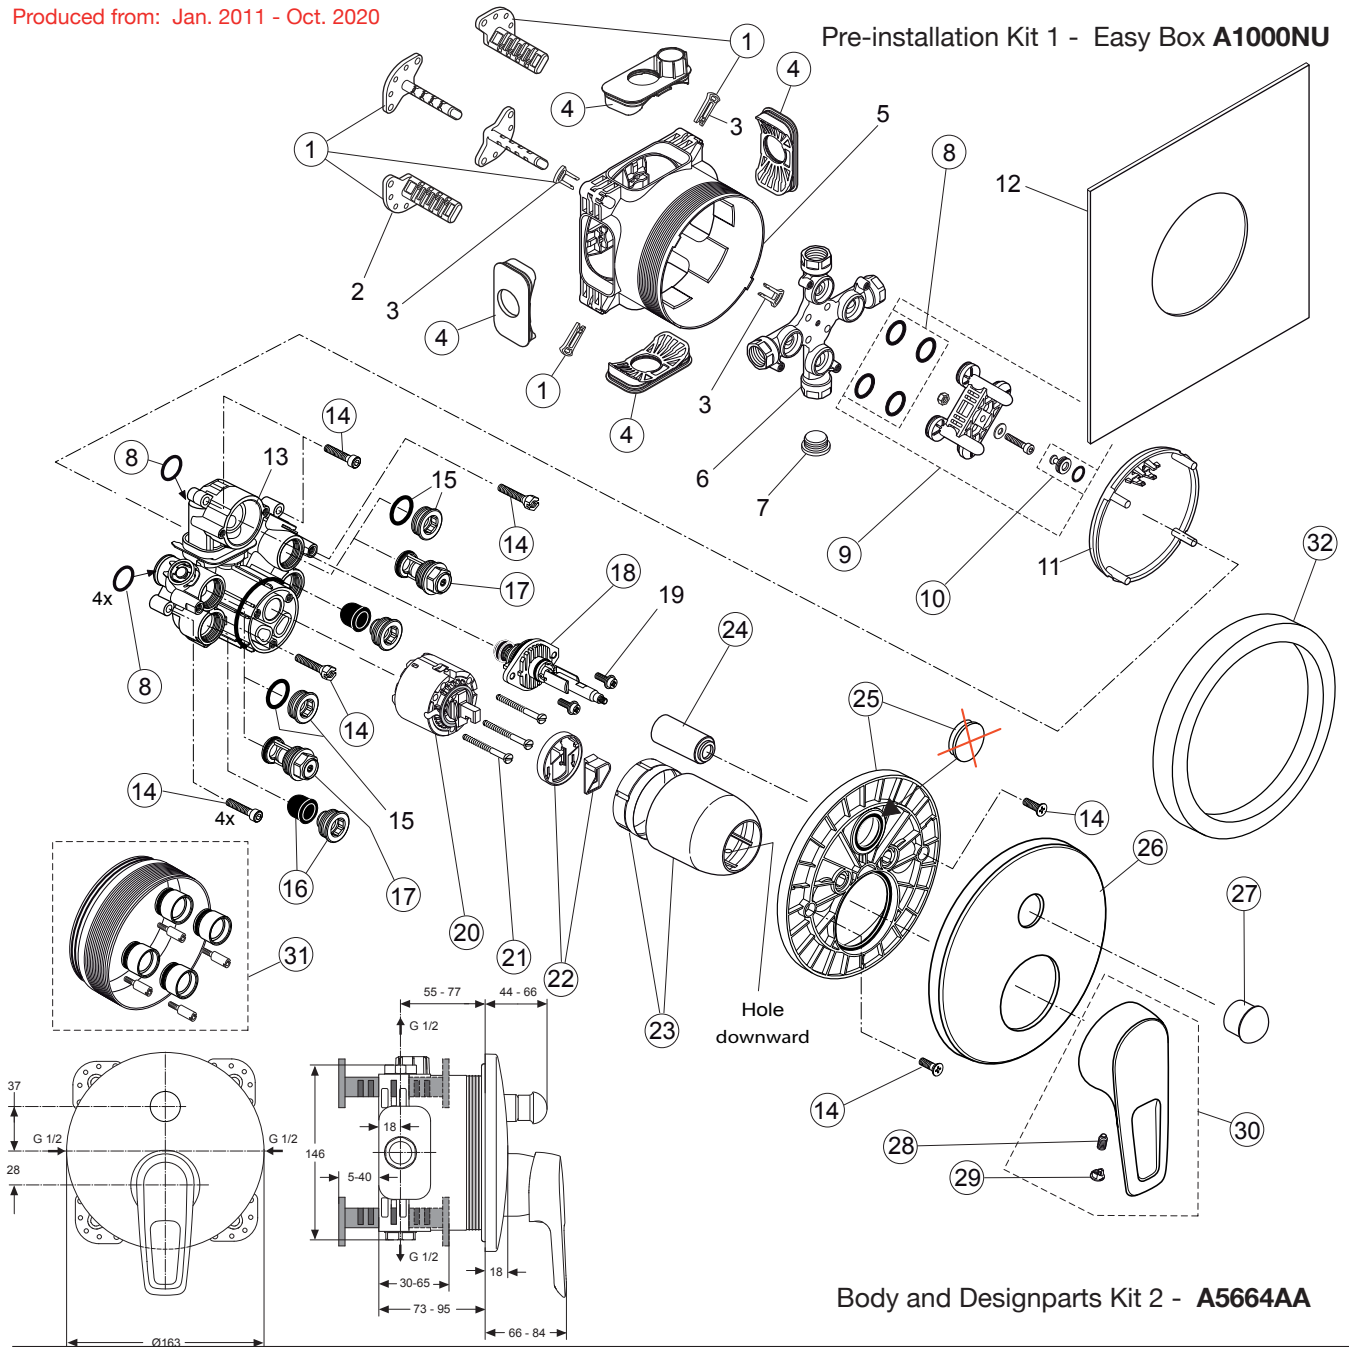

Produced from: Jan. 2011 - Oct. 2020

Replace XX with the appropriate finish code
chrome = AA,

Example spare part order:
A 960 893 AA in chrome

Pos.	Description	Part-Number	Qty.	Pos.	Description	Part-Number	Qty.
1	Installation depth adjustment with clips	A 963 131 NU	1 Set	17	Stop valve	A 960 706 NU	2 pcs
2	Depth adjustment device			18	Diverter complete	A 963 443 NU	1 pcs
3	Adjustment lock (contained in pos. 1)			19	Screw M4x12		
4	Side sealing	A 963 132 NU	1 Set	20	Cartridge with pos.22	A 960 500 NU	1 pcs
5	Built-in box			21	Cylindrical screw M4x41,7	A 963 335 NU	3 pcs
6	Multi-way body			22	ECO-kit	A 860 700 NU	1 Set
7	Plug G1/2			23	Cover + Clamping + O-ring	A 960 893 XX	1 pcs
8	O-ring Ø 17 x 2,5	A 963 143 NU	1 Set	24	Cover / Cap for diverter	A 960 894 XX	1 pcs
9	Flushing device with Screw, washer + sealing set	A 963 146 NU	1 Set	25	Escutcheon holder compl.	A 960 895 NU	1 Set
10	Plug with o-ring Ø 12x1,5	A 963 147 NU	1 pcs	26	Escutcheon B/S curved	A 960 896 XX	1 pcs
11	Cover for built-in box			27	Pull knob	A 960 897 XX	1 pcs
12	Sealing fleece			28	Thread pin M5x10 DIN915	A 963 309 NU	1 pcs
13	Body Single lever			29	Cap red/blue for handle	A 963 054 NU	1 pcs
14	Screw set complete	A 960 890 NU	1 Set	30	Lever compl. with Logo ISI	A 963 227 XX	1 pcs
15	Plug with o-ring			31	Extension kit 20mm	A 960 704 NU	1 Set
16	Low noise insert	A 960 891 NU	1 pcs		Extension kit 40mm	A 962 476 NU	1 Set
				32	Distance frame 20mm	A 960 705 XX	1 pcs