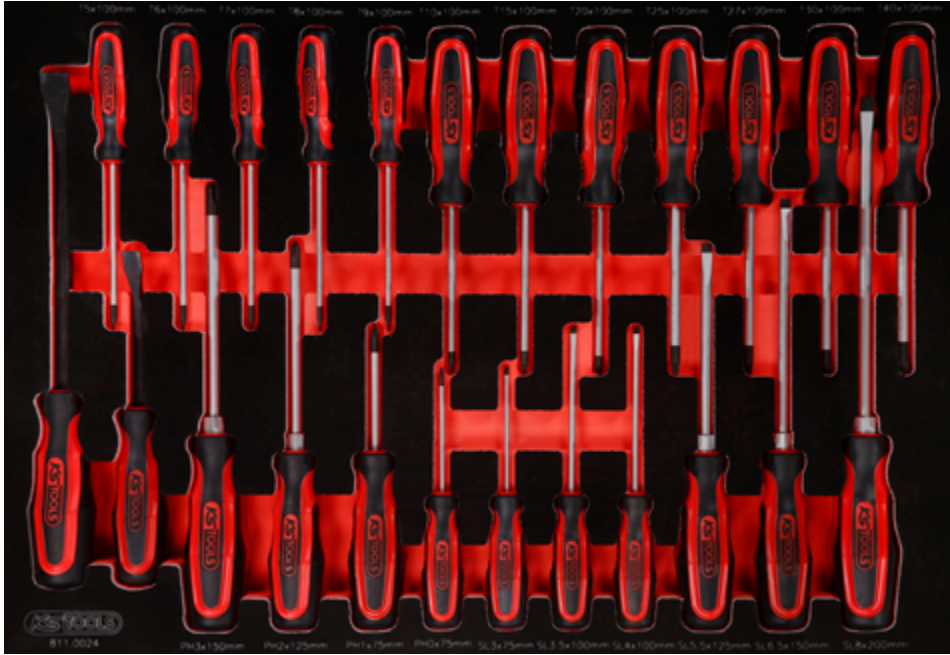

M Screwdriver set

Pos.	Code	Description	pcs
1	911.8102	Pry bar, 15 x 185mm	1
2	911.8101	Pry bar, 11 x 115 mm	1
3	159.1133	ERGOTORQUEplus screwdriver, Torx, T5	1
4	159.1134	ERGOTORQUEplus screwdriver, Torx, T6	1
5	159.1135	ERGOTORQUEplus screwdriver, Torx, T7	1
6	159.1030	ERGOTORQUEplus screwdriver, Torx, T8	1
7	159.1031	ERGOTORQUEplus screwdriver, Torx, T9	1
8	159.1032	ERGOTORQUEplus screwdriver, Torx, T10	1
9	159.1033	ERGOTORQUEplus screwdriver, Torx, T15	1
10	159.1034	ERGOTORQUEplus screwdriver, Torx, T20	1
11	159.1035	ERGOTORQUEplus screwdriver, Torx, T25	1
12	159.1036	ERGOTORQUEplus screwdriver, Torx, T27	1
13	159.1037	ERGOTORQUEplus screwdriver, Torx, T30	1
14	159.1038	ERGOTORQUEplus screwdriver, Torx, T40	1
15	159.1024	ERGOTORQUEplus screwdriver, Torx, PH3, 265 mm	1
16	159.1022	ERGOTORQUEplus screwdriver, Torx, PH2, 230 mm	1
17	159.1020	ERGOTORQUEplus screwdriver, Torx, PH1, 180 mm	1
18	159.1027	ERGOTORQUEplus screwdriver, Torx, PH0, 155 mm	1
19	159.1002	ERGOTORQUEplus screwdriver for slotted screws, 3 mm, 155 mm	1
20	159.1112	ERGOTORQUEplus screwdriver for slotted screws, 3,5 mm, 180 mm	1
21	159.1004	ERGOTORQUEplus screwdriver for slotted screws, 4 mm, 180 mm	1
22	159.1006	ERGOTORQUEplus screwdriver for slotted screws, 5,5 mm, 230 mm	1
23	159.1009	ERGOTORQUEplus screwdriver for slotted screws, 6,5 mm, 255 mm	1
24	159.1011	ERGOTORQUEplus screwdriver for slotted screws, 8 mm, 315 mm	1