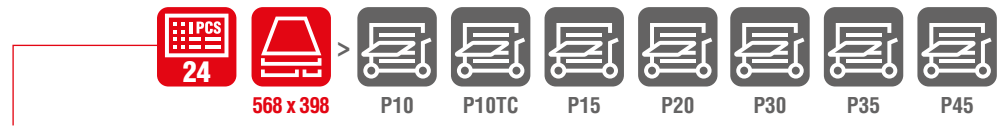

M Screwdriver set

Pos.	Code	Description	pcs
1	911.8102	Pry bar, 15 x 185mm	1
2	911.8101	Pry bar, 11 x 115 mm	1
3	159.1133	ERGOTORQUEplus screwdriver, Torx, T5	1
4	159.1134	ERGOTORQUEplus screwdriver, Torx, T6	1
5	159.1135	ERGOTORQUEplus screwdriver, Torx, T7	1
6	159.1030	ERGOTORQUEplus screwdriver, Torx, T8	1
7	159.1031	ERGOTORQUEplus screwdriver, Torx, T9	1
8	159.1032	ERGOTORQUEplus screwdriver, Torx, T10	1
9	159.1033	ERGOTORQUEplus screwdriver, Torx, T15	1
10	159.1034	ERGOTORQUEplus screwdriver, Torx, T20	1
11	159.1035	ERGOTORQUEplus screwdriver, Torx, T25	1
12	159.1036	ERGOTORQUEplus screwdriver, Torx, T27	1
13	159.1037	ERGOTORQUEplus screwdriver, Torx, T30	1
14	159.1038	ERGOTORQUEplus screwdriver, Torx, T40	1
15	159.1024	ERGOTORQUEplus screwdriver, Torx, PH3, 265 mm	1
16	159.1022	ERGOTORQUEplus screwdriver, Torx, PH2, 230 mm	1
17	159.1020	ERGOTORQUEplus screwdriver, Torx, PH1, 180 mm	1
18	159.1027	ERGOTORQUEplus screwdriver, Torx, PH0, 155 mm	1
19	159.1002	ERGOTORQUEplus screwdriver for slotted screws, 3 mm, 155 mm	1
20	159.1112	ERGOTORQUEplus screwdriver for slotted screws, 3,5 mm, 180 mm	1
21	159.1004	ERGOTORQUEplus screwdriver for slotted screws, 4 mm, 180 mm	1
22	159.1006	ERGOTORQUEplus screwdriver for slotted screws, 5,5 mm, 230 mm	1
23	159.1009	ERGOTORQUEplus screwdriver for slotted screws, 6,5 mm, 255 mm	1
24	159.1011	ERGOTORQUEplus screwdriver for slotted screws, 8 mm, 315 mm	1