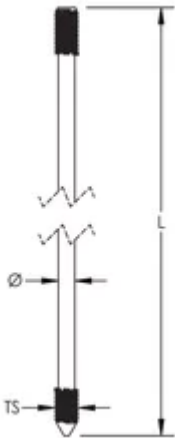

ADDITIONAL PRODUCT DETAILS

For rods to be listed to UL® 467, they must be at least 8' (2.44 m) in length.

IEC® EN 62561-2 supercedes EN 50164-2.

DIAGRAMS

WAARSCHUWING

Producten van nVent moeten worden geïnstalleerd en gebruikt op de manier zoals is aangegeven in de nVent productinformatiebladen en trainingsmaterialen. Instruction sheets are available at www.nvent.com and from your nVent customer service representative. Door onjuist installeren, verkeerd gebruik, verkeerde toepassing of enige andere handeling in strijd met de instructies en waarschuwingen van nVent kan het product mogelijk niet correct werken, ernstig of fataal letsel en materiële schade veroorzaken en/of uw garantie ongeldig maken.

⚠ WAARSCHUWING: Dit product kan u blootstellen aan chemicaliën waaronder nikkel, waarvan in de Staat Californië bekend is dat het kanker en geboortefwijkingen of andere reproductieve schade veroorzaakt. Ga voor meer informatie naar www.P65Warnings.ca.gov.