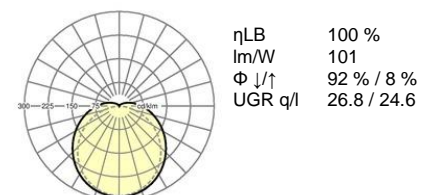

Datasheet

REGIOLUX

Category (ETIM):	Light strip
Type:	ILG LED
Order number:	16175024100
Configuration:	Lamps integrated: LED, Light colour 840/neutral white (4000K), Colour rendering Ra>80; LED service life 50000h L80/B10
Operating device:	Electronic driver (1 pcs.)
Mains voltage:	230V / 50Hz
System performance (W):	48
Luminaire luminous flux (lm):	4800
lm/W:	101
Impact resistance (IK rating):	IK06
Certifications:	IP 20, protection class I, Glow-wire flammability test 850°C, F, MM, Indoor, CE
Colour of the housing:	traffic white RAL 9016
Weight (net) (kg):	2.06
Dimensions LxWxDxH (mm):	1420 x 56 x 66
Cable entry KE X/Y (mm):	0 / 0
mounting method:	Surface single mounting, Surface light run mounting, Suspended single mounting
EAN-number:	4020863329915
Commodity code:	94051098

ilia-ILG/1500 LED 4800lm 840 • vw • ED • 16175024100

Lighting technology
Diffuser, opal-direct diffuse distribution
ILG/1500 LED 4800 lm 840

Light strip; Housing made of torsion-resistant profiled sheet steel; with captive rotary catches, the profiling of the upper part forms a cable duct for sheathed cables up to 5 x 1.5 mm² cross section; Housing colour traffic white RAL 9016; open distribution; Electrical connection via 3-pole connection terminal with plug-in contacts.

Dimensions LxWxDxH (mm):	1420 x 56 x 66
Cable entry KE X/Y (mm):	0 / 0
Configuration:	Lamps integrated: LED, Light colour 840/neutral white (4000K), Colour rendering Ra>80; LED service life 50000h L80/B10
Luminaire luminous flux (lm):	4800
lm/W:	101
Operating device:	Electronic driver (1 pcs.)
System performance (W):	48
Impact resistance (IK rating):	IK06
Certifications:	IP 20, protection class I, Glow-wire flammability test 850°C, F, MM, Indoor, CE