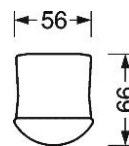

Datasheet

REGIOLUX

Category (ETIM):	Light strip
Type:	ILG LED
Order number:	16175024100
Configuration:	Lamps integrated: LED, Light colour 840/neutral white (4000K), Colour rendering Ra>80; LED service life 50000h L80/B10
Operating device:	Electronic driver (1 pcs.)
Mains voltage:	230V / 50Hz
System performance (W):	48
Luminaire luminous flux (lm):	4800
lm/W:	101
Impact resistance (IK rating):	IK06
Certifications:	IP 20, protection class I, Glow-wire flammability test 850°C, F, MM, Indoor, CE
Colour of the housing:	traffic white RAL 9016
Weight (net) (kg):	2.06
Dimensions LxWxDxH (mm):	1420 x 56 x 66
Cable entry KE X/Y (mm):	0 / 0
mounting method:	Surface single mounting, Surface light run mounting, Suspended single mounting
EAN-number:	4020863329915
Commodity code:	94051098

ilia-ILG/1500 LED 4800lm 840 • vw • ED • 16175024100

Lighting technology
Diffuser, opal-direct diffuse distribution
ILG/1500 LED 4800 lm 840

Light strip; Housing made of torsion-resistant profiled sheet steel; with captive rotary catches, the profiling of the upper part forms a cable duct for sheathed cables up to 5 x 1.5 mm² cross section; Housing colour traffic white RAL 9016; open distribution; Electrical connection via 3-pole connection terminal with plug-in contacts.

Dimensions LxWxDxH (mm):	1420 x 56 x 66
Cable entry KE X/Y (mm):	0 / 0
Configuration:	Lamps integrated: LED, Light colour 840/neutral white (4000K), Colour rendering Ra>80; LED service life 50000h L80/B10
Luminaire luminous flux (lm):	4800
lm/W:	101
Operating device:	Electronic driver (1 pcs.)
System performance (W):	48
Impact resistance (IK rating):	IK06
Certifications:	IP 20, protection class I, Glow-wire flammability test 850°C, F, MM, Indoor, CE