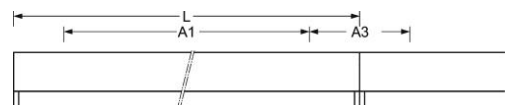

ilia-ILG/1500 LED 4800lm 840 • vw • ED • 16175024100

Lighting technology
Diffuser, opal-direct diffuse distribution
ILG/1500 LED 4800 lm 840

Light strip; Housing made of torsion-resistant profiled sheet steel; with captive rotary catches, the profiling of the upper part forms a cable duct for sheathed cables up to 5 x 1.5 mm² cross section; Housing colour traffic white RAL 9016; open distribution; Electrical connection via 3-pole connection terminal with plug-in contacts.

Dimensions LxWxDxH (mm):	1420 x 56 x 66
Cable entry KE X/Y (mm):	0 / 0
Configuration:	Lamps integrated: LED, Light colour 840/neutral white (4000K), Colour rendering Ra>80; LED service life 50000h L80/B10
Luminaire luminous flux (lm):	4800
lm/W:	101
Operating device:	Electronic driver (1 pcs.)
System performance (W):	48
Impact resistance (IK rating):	IK06
Certifications:	IP 20, protection class I, Glow-wire flammability test 850°C, F, MM, Indoor, CE