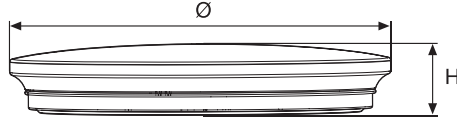

LED VALUE CEILING

Model Name	Wattage	CCT	Input Voltage	Frequency	Cover Material	Ø	H	Weight	ta
LDVAL-CL-10W-R-2-AM	10W	3000K/ 4000K/ 6500K	100- 240V	50/60Hz	PMMA	260mm	60mm	362g	-10~40°C
LDVAL-CL-20W-R-3-AM	20W					330mm	65mm	546g	
LDVAL-CL-23W-R-3-AM	23W					330mm	65mm	546g	
LDVAL-CL-30W-R-3-AM	30W					390mm	70mm	777g	
LDVAL-CL-42W-R-4-AM	42W					440mm	75mm	1026g	

INSTALLATION :

1. Disconnect mains power before assembly.

افصل التيار الكهربائي قبل التجميع

2. Rotating the cover and take it off

تدوير الغطاء وخلعه

3. Keep the fixture pan flat on the ceiling. Mark the drilling hole with pen and drilling on the ceiling accordingly.