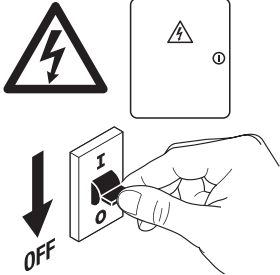

INSTALLATION :

1. Disconnect mains power before assembly.

افصل التيار الكهربائي قبل التجميع

2. Rotating the cover and take it off

تدوير الغطاء وخلعه

3. Keep the fixture pan flat on the ceiling. Mark the drilling hole with pen and drilling on the ceiling accordingly.